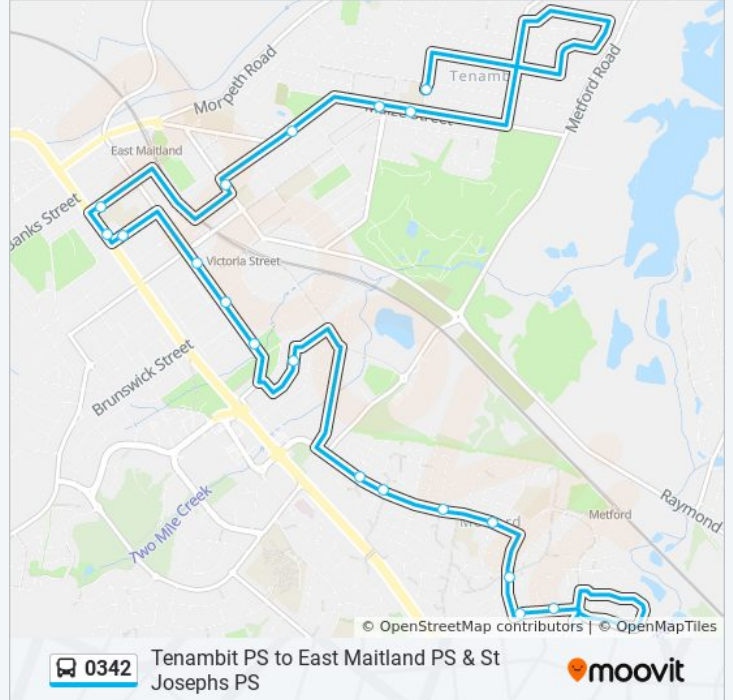

Use the Moovit App to find the closest 0342 bus station near you and find out when is the next 0342 bus arriving.

Direction: Metford

21 stops

[VIEW LINE SCHEDULE](#)

- Tenambit Public School, Edward St
- Maize St opp Tenambit Public School
- Maize St after Sinclair St
- Narang St opp East Maitland Olympic Pool
- Lindesay St after Narang St
- East Maitland Public School, William St
- New England Hwy before King St
- St Joseph's Primary School, King St
- Lawes St after Myra St
- Lawes St opp Cooney Park
- Lawes St at Alliance St
- Bruce St after Bray St
- Chelmsford Dr at Tennyson St
- Chelmsford Dr opp Early Learning Centre
- Chelmsford Dr opp Maitland Christian School
- Chelmsford Dr opp Grevillea Dr
- Schanck Dr opp Willow Dr
- Lowe St opp Metford Community Hall
- Lowe St opp McLeod Ave
- Streeton Dr opp Conder Cres
- Ferraby Dr after Streeton Dr

Stops: 21

Trip Duration: 29 min

Line Summary:

0342 bus time schedules and route maps are available in an offline PDF at moovitapp.com. Use the [Moovit App](#) to see live bus times, train schedule or subway schedule, and step-by-step directions for all public transit in Sydney.