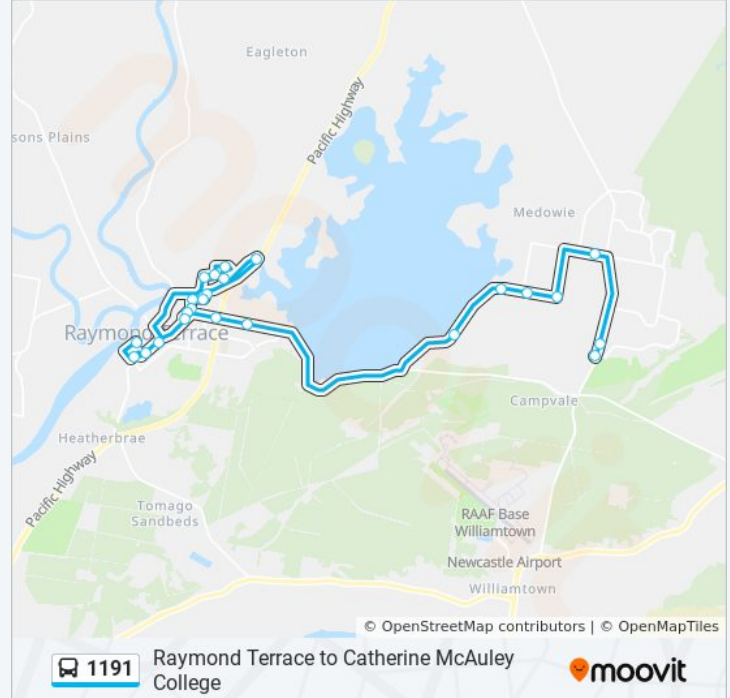

1191

Raymond Terrace to Catherine McAuley College

Get The App

The 1191 bus line Raymond Terrace to Catherine McAuley College has one route. For regular weekdays, their operation hours are:

(1) Catherine Mcauley Col: 7:43 AM

Use the Moovit App to find the closest 1191 bus station near you and find out when is the next 1191 bus arriving.

Direction: Catherine Mcauley Col

24 stops

[VIEW LINE SCHEDULE](#)

- Raymond Terrace Market Place, Port Stephens St
- Raymond Terrace Shopping Centre, Sturgeon St
- Port Stephens Council, Adelaide St
- Adelaide St after Kangaroo St
- Tregenna St after Adelaide St
- Alton Rd at Pennington St
- Alton Rd opp Artell Cl
- Alton Rd at Meehan Rd
- Alton Rd before Rees James Rd
- Rees James Rd after Alton Rd
- Rees James Rd opp Harold Rd (Hail & Ride)
- Bellevue St after Rees James Rd
- Howell Cct after Loftus PI (Hail & Ride)
- Dawson Rd opp Holwell Cct
- Beaton Ave at Dawson Rd
- Richardson Rd before Pacific Hwy
- Richardson Rd before Halloran Way
- Grahamstown Rd opp Pastures Dr
- Grahamstown Rd opp 40
- Lisadell Rd after Fairlands Rd
- Uniting Church Medowie, Abundance Rd

Direction: Catherine Mcauley Col

Stops: 24

Trip Duration: 42 min

Line Summary:

Ferodale Rd before Peppertree Rd

Medowie Rd opp Blueberry Rd

Catherine McAuley College, Bus Stop B

1191 bus time schedules and route maps are available in an offline PDF at moovitapp.com. Use the [Moovit App](#) to see live bus times, train schedule or subway schedule, and step-by-step directions for all public transit in Sydney.