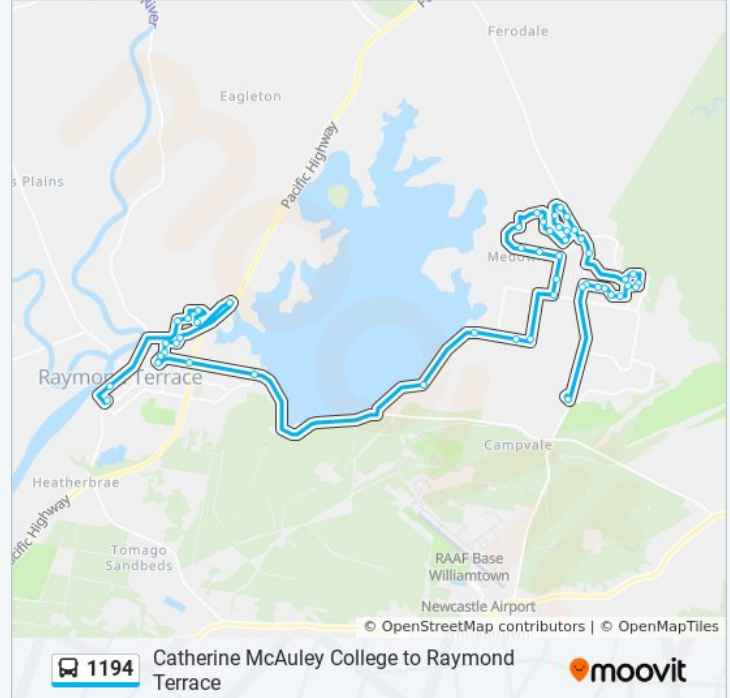

1194 bus Info**Direction:** Raymond Terrace**Stops:** 48**Trip Duration:** 56 min**Line Summary:**

Ryan Rd at Court Rd

Ryan Rd before Kula Rd

Abercrombie Rd after Ryan Rd

Kula Rd opp Evans Rd

Kula Rd opp Waropara Rd

Bellevue St after Rees James Rd

Howell Cct after Loftus Pl (Hail & Ride)

Dawson Rd opp Holwell Cct

Beaton Ave at Dawson Rd

Raymond Terrace Market Place, Port Stephens St

Raymond Terrace Shopping Centre, Sturgeon St