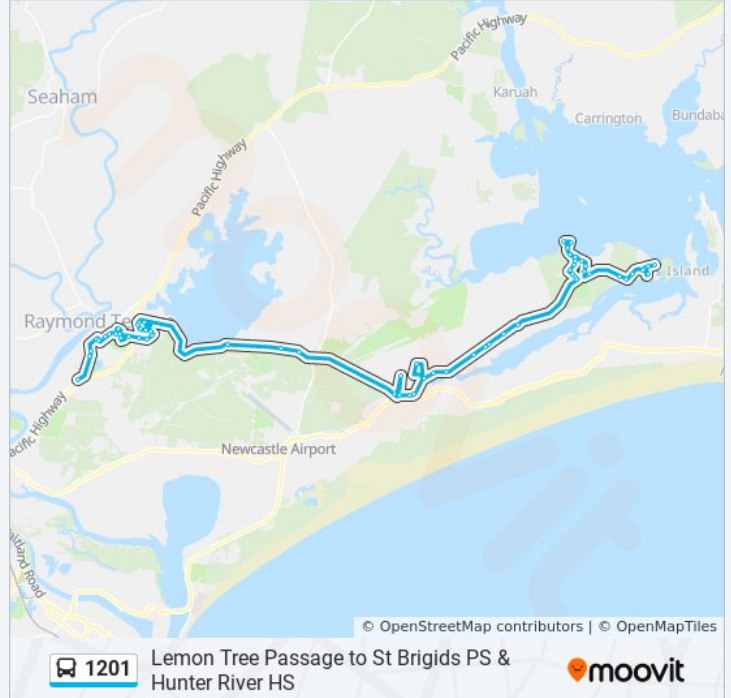

1201 bus Info

Direction: Hunter River HS

Stops: 67

Trip Duration: 75 min

Line Summary:

President Poincare Pde at King Albert Ave
President Poincare Pde before Clemenceau Cres
Clemenceau Cres opp Navy Nook
Poilus Pde at President Poincare Pde
Poilus Pde opp Tilligerry Trk
Lemon Tree Passage Rd opp Poilus Pde
Lemon Tree Passage Rd opp Oyster Cove Rd
Lemon Tree Passage Rd opp 551
Lemon Tree Passage Rd at Brownes Rd
442 Lemon Tree Passage Rd
378 Lemon Tree Passage Rd
Lemon Tree Passage Rd opp Rookes Rd
Lemon Tree Passage Rd opp 157
Lemon Tree Passage Rd opp Michael Dr
Francene Ave at Tonia Ave
Lemon Tree Passage Rd before Nelson Bay Rd
Nelson Bay Rd after Oakvale Dr
Nelson Bay Rd opp Salt Ash Ave
Hideaway Dr before Shady Ave
Richardson Rd after Nelson Bay Rd
Richardson Rd opp 995
957 Richardson Rd
Richardson Rd opp Grahamstown Rd
Benjamin Lee Dr after Moxey Cl
Benjamin Lee Dr opp Gale Cct
Benjamin Lee Dr opp Robert Campbell Dr
Benjamin Lee Dr at Chifley Dr
Chifley Dr at Bilmark Dr
Benjamin Lee Dr before Mount Hall Rd
Mount Hall Rd opp Dunn Pl
Mount Hall Rd opp Oldfield Cl
Mount Hall Rd opp Irrawang High School
Mount Hall Rd after Rosemount Dr

Links Dr before Sabre Ave (Hail & Ride)

Mount Hall Rd at Muree St

Cambridge Ave after Mount Hall Rd

Morton St at Cambridge Ave

Irrawang Public School, Morton St

Mount Hall Rd at Muree St

Mount Hall Rd opp Cambridge Ave