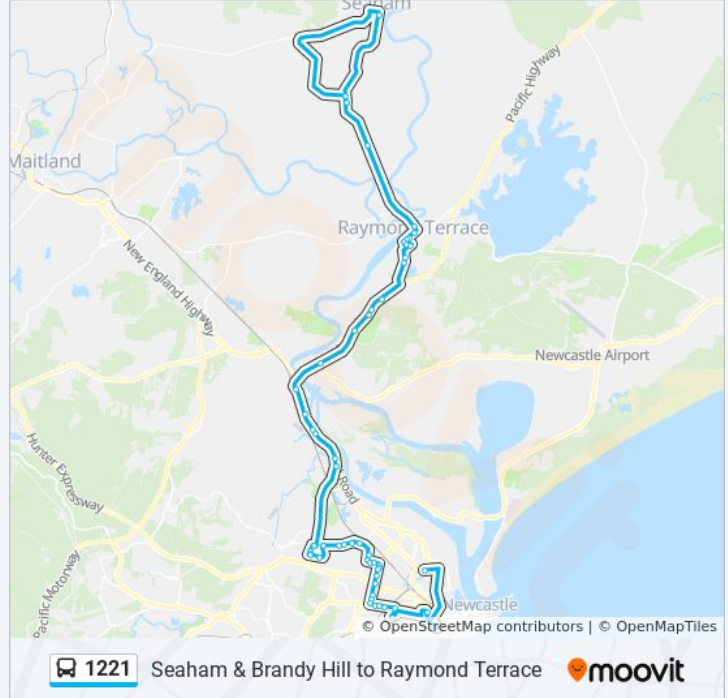

Direction: Tighes Hill PS

55 stops

[VIEW LINE SCHEDULE](#)

Seaham Rd at Brandy Hill Dr
Warren St opp Seaham Public School
Brandy Hill Dr at Seaham Rd
Seaham Rd at Sohpia Jane Dr
Seaham Rd opp Hinton Rd (Hail & Ride)
King Park Sporting Complex, Seaham Rd
Port Stephens St at Kangaroo St
Raymond Terrace Market Place, Port Stephens St
Raymond Terrace Community Centre, Port Stephens St
Port Stephens St at Glenelg St
Raymond Terrace Shopping Centre, Sturgeon St
Adelaide St after William St
Adelaide St opp Bettles Park
Adelaide St opp Kent St
Pacific Hwy opp Kingston Pde
Pacific Hwy after Hank St
2200 Pacific Hwy
Hunter Region Botanic Gardens, Pacific Hwy
Pacific Hwy before Tomago Rd
Maitland Rd before Old Maitland Rd

Direction: Tighes Hill PS

Stops: 55

Trip Duration: 101 min

Line Summary:

Hexham Bowling Club, Maitland Rd
Maitland Rd opp Fenwick St
Maitland Rd opp Shamrock St
Maitland Rd opp St Joseph's Retirement Community
Maitland Rd opp Old Maitland Rd
University Dr before Blue Gum Rd
Blue Gum Rd opp Goodwin St
Blue Gum Rd opp Heaton Park
Janet St before Heaton St
Callaghan College, Janet St
University Dr opp Sunset Bvd
University of Newcastle Eastern Entrance, University Dr
University Dr opp Kimian Ave
University Dr opp International Christian Church
Lorna St opp Angus Ave
Bridge St after Platt St
Bridge St after Station St
St Philip's College, High St
High St before Tighe St
Callaghan College, Turton Rd
Turton Rd before Georgetown Rd
Turton Rd opp Waratah Village Shopping Centre
Turton Rd before Christo Rd
Turton Rd opp Crescent Rd
Turton Rd opp Young Rd
Turton Rd opp Monash Rd
Turton Rd opp Rex Ave
Lambton Rd opp Cameron St
Lambton Rd opp Hunter School Of The Performing Arts
Lambton Rd at Curley Rd
Lambton Rd after Market St