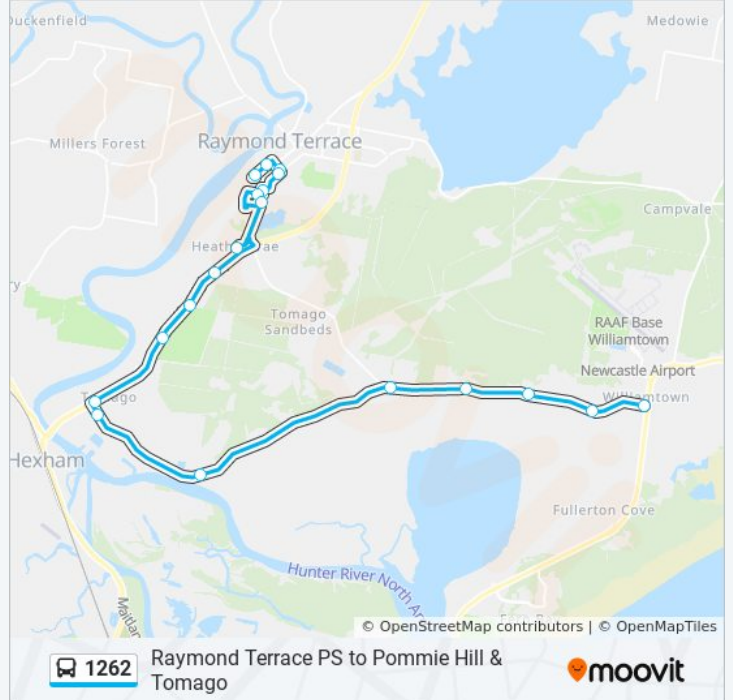

The 1262 bus line Raymond Terrace PS to Pommie Hill & Tomago has one route. For regular weekdays, their operation hours are:

(1) Williamtown: 3:10 PM

Use the Moovit App to find the closest 1262 bus station near you and find out when is the next 1262 bus arriving.

### Direction: Williamtown

19 stops

[VIEW LINE SCHEDULE](#)

Raymond Terrace Primary School, Sturgeon St  
Raymond Terrace Shopping Centre, Sturgeon St  
St Brigid's Parish School, William St  
Raymond Terrace Community Hall, Irrawang St  
Adelaide St opp Bettles Park  
Wahroonga St opp Murulla Cres  
Adelaide St opp Kent St  
Hunter River High School, Elkin Ave  
Pacific Hwy opp Kingston Pde  
2200 Pacific Hwy  
Hunter Region Botanic Gardens, Pacific Hwy  
Pacific Hwy before Tomago Rd  
Tomago Rd opp Tomago Village Van Park  
Tomago Rd at McIntyre Rd  
Cabbage Tree Rd after Masonite Rd  
Cabbage Tree Rd after Barrie Cl  
306 Cabbage Tree Rd  
Cabbage Tree Rd opp Windjana Park  
St Saviour's Anglican Church, Cabbage Tree Rd

### 1262 bus Time Schedule

Williamtown Route Timetable:

Sunday	Not Operational
Monday	3:10 PM
Tuesday	3:10 PM
Wednesday	3:10 PM
Thursday	3:10 PM
Friday	Not Operational
Saturday	Not Operational

### 1262 bus Info

**Direction:** Williamtown

**Stops:** 19

**Trip Duration:** 43 min

**Line Summary:**

1262 bus time schedules and route maps are available in an offline PDF at [moovitapp.com](https://moovitapp.com). Use the [Moovit App](#) to see live bus times, train schedule or subway schedule, and step-by-step directions for all public transit in Sydney.