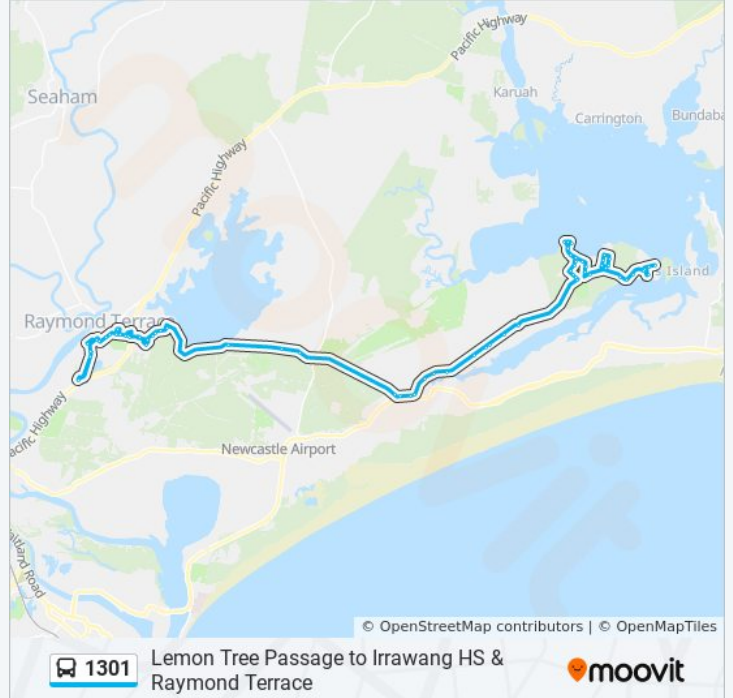

Lemon Tree Passage Rd opp Oyster Cove Rd

Lemon Tree Passage Rd opp 551

Lemon Tree Passage Rd at Brownes Rd

442 Lemon Tree Passage Rd

378 Lemon Tree Passage Rd

Lemon Tree Passage Rd opp Rookes Rd

Lemon Tree Passage Rd opp 157

Lemon Tree Passage Rd opp Michael Dr

Lemon Tree Passage Rd before Nelson Bay Rd

Nelson Bay Rd after Oakvale Dr

Nelson Bay Rd opp Salt Ash Ave

Richarson Rd after Nelson Bay Rd

Richardson Rd opp 995

957 Richardson Rd

Richardson Rd opp Grahamstown Rd

Benjamin Lee Dr opp Raymond Terrace Church

Benjamin Lee Dr at Eskdale Dr

Benjamin Lee Dr opp Lakeside Shopping Centre

Mount Hall Rd opp Dunn Pl

Mount Hall Rd opp Oldfield Cl