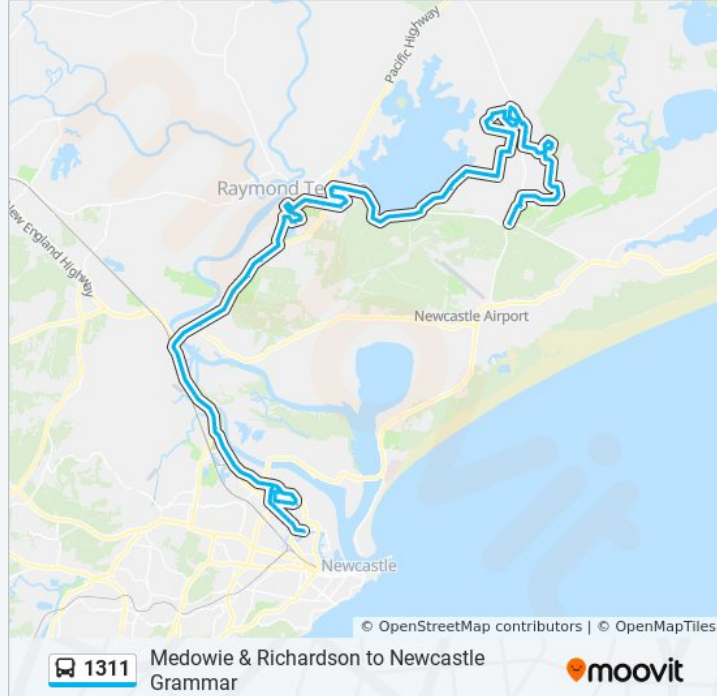

Kirrang Dr opp Fisher Rd

Fisher Rd after Kirrang Dr

Fisher Rd before Cole Cl

Fisher Rd before Lewis Dr

Lewis Dr at Fisher Rd

Lewis Dr after Fisher Rd

22 Lewis Dr

Lewis Dr opp Summers Cl

Lisadell Rd after Abundance Rd

Grahamstown Rd after Kedahla Cl

Grahamstown Rd at Old Farm Rd

Grahamstown Rd at Lakeside Tce

Richardson Rd opp Grahamstown Rd

Benjamin Lee Dr after Moxey Cl

Benjamin Lee Dr opp Gale Cct

Benjamin Lee Dr opp Robert Campbell Dr

Benjamin Lee Dr at Chifley Dr

Benjamin Lee Dr before Mount Hall Rd

Mount Hall Rd opp Dunn Pl

Mount Hall Rd opp Oldfield Cl

Mount Hall Rd opp Irrawang High School

Mount Hall Rd after Rosemount Dr

Mount Hall Rd opp Banks St

Mount Hall Rd at Muree St

Mount Hall Rd opp Cambridge Ave

Irrawang St before Smiths Lane

Boomerang Park, Irrawang St

Raymond Terrace Community Hall, Irrawang St

Raymond Terrace Shopping Centre, Sturgeon St