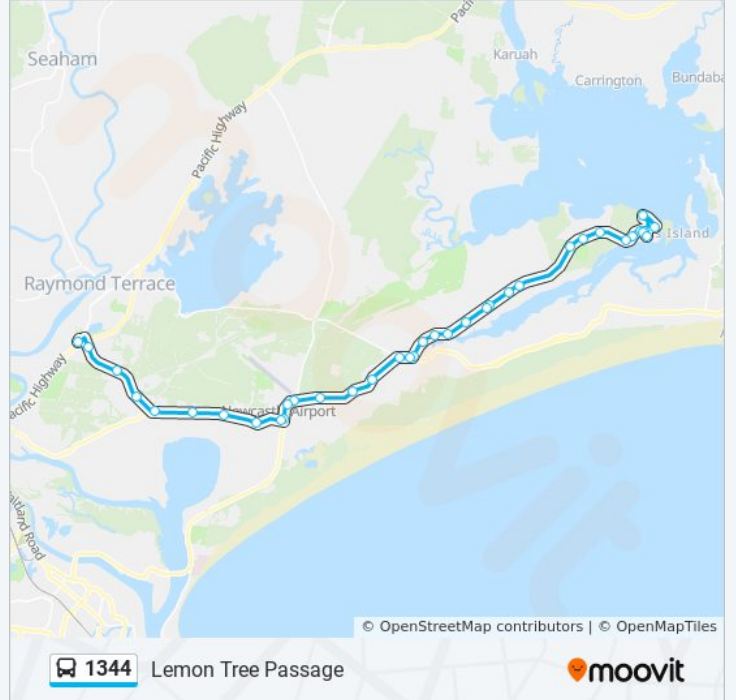

1344

Lemon Tree Passage

Get The App

The 1344 bus line Lemon Tree Passage has one route. For regular weekdays, their operation hours are:

(1) Lemon Tree Passage: 3:30 PM

Use the Moovit App to find the closest 1344 bus station near you and find out when is the next 1344 bus arriving.

Direction: Lemon Tree Passage

37 stops

[VIEW LINE SCHEDULE](#)

Hunter River High School, Elkin Ave
 Masonite Rd opp Archibald Pl
 187 Masonite Rd
 90 Masonite Rd
 Cabbage Tree Rd after Masonite Rd
 Cabbage Tree Rd after Barrie Cl
 306 Cabbage Tree Rd
 Cabbage Tree Rd opp Windjana Park
 St Saviour's Anglican Church, Cabbage Tree Rd
 Nelson Bay Rd after Cabbage Tree Rd
 Nelson Bay Rd before Slades Rd
 Nelson Bay Rd before Medowie Rd
 Banksia Grove Village, Nelson Bay Rd
 Nelson Bay Rd before Sansom Rd
 Nelson Bay Rd after Sansom Rd
 Nelson Bay Rd after Richardson Rd
 Church of Christ, Nelson Bay Rd
 Lemon Tree Passage Rd after Nelson Bay Rd
 Lemon Tree Passage Rd at Michael Dr
 157 Lemon Tree Passage Rd
 Lemon Tree Passage Rd at Rookes Rd
 333 Lemon Tree Passage Rd

1344 bus Time Schedule

Lemon Tree Passage Route Timetable:

Sunday	Not Operational
Monday	3:30 PM
Tuesday	3:30 PM
Wednesday	3:30 PM
Thursday	3:30 PM
Friday	Not Operational
Saturday	Not Operational

1344 bus Info**Direction:** Lemon Tree Passage**Stops:** 37**Trip Duration:** 40 min**Line Summary:**

Lemon Tree Passage Rd after Rookes Rd
Lemon Tree Passage Rd opp Brownes Rd
Lemon Tree Passage Rd opp Brownes Rd
Lemon Tree Passage Rd after Oyster Cove Rd
Taniba Bay Golf Club, Lemon Tree Passage Rd
Lemon Tree Passage Rd opp President Wilson Walk
Lemon Tree Passage Rd at Fairlands Rd
Lemon Tree Passage Rd opp Crawley Ave
Lemon Tree Passage Rd opp Blanch St
Meredith Ave opp Kenneth Pde
Club Lemon Tree, Kenneth Pde
Elaine Ave at Kenneth Pde
Club Lemon Tree, Gould Dr
Morton Ave opp Cook Pde
Meredith Ave at Cook Pde