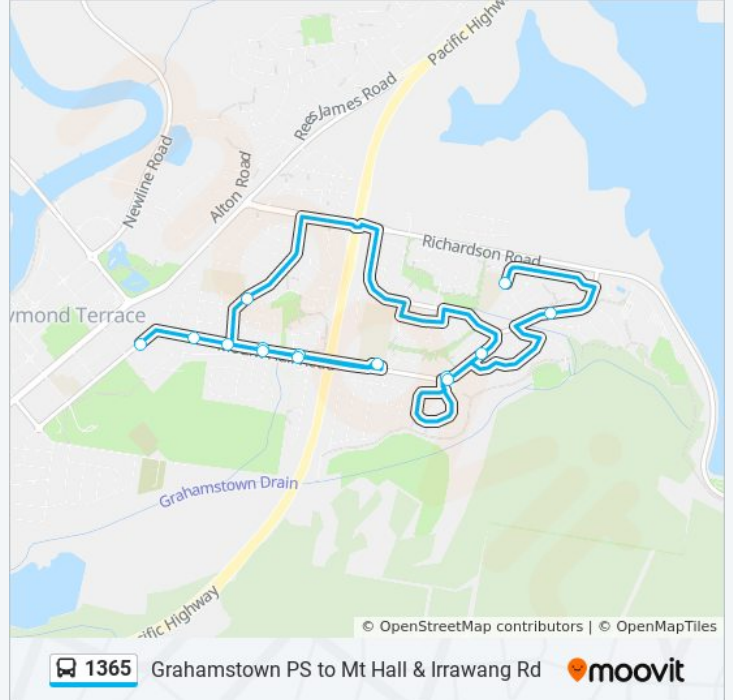

1365

Grahamstown PS to Mt Hall & Irrawang Rd

Get The App

The 1365 bus line Grahamstown PS to Mt Hall & Irrawang Rd has one route. For regular weekdays, their operation hours are:

(1) Raymond Terrace: 3:08 PM

Use the Moovit App to find the closest 1365 bus station near you and find out when is the next 1365 bus arriving.

Direction: Raymond Terrace

14 stops

[VIEW LINE SCHEDULE](#)

Grahamstown Public School, Hastings Dr
Benjamin Lee Dr at Eskdale Dr
Mount Hall Rd opp Oldfield Cl
Mount Hall Rd at Oldfield Cl
Mount Hall Rd at Dunn Pl
Watt St opp Irrawang Public School (Hail & Ride)
Mount Hall Rd after Banks St
Mount Hall Rd at Clyde Cct
Irrawang High School Bus Bay Mt Hall Rd
Mount Hall Rd after Rosemount Dr
Mount Hall Rd opp Banks St
Mount Hall Rd at Muree St
Mount Hall Rd opp Cambridge Ave
Irrawang St before Smiths Lane

1365 bus Time Schedule

Raymond Terrace Route Timetable:

Sunday	Not Operational
Monday	3:08 PM
Tuesday	3:08 PM
Wednesday	3:08 PM
Thursday	3:08 PM
Friday	Not Operational
Saturday	Not Operational

1365 bus Info**Direction:** Raymond Terrace**Stops:** 14**Trip Duration:** 20 min**Line Summary:**