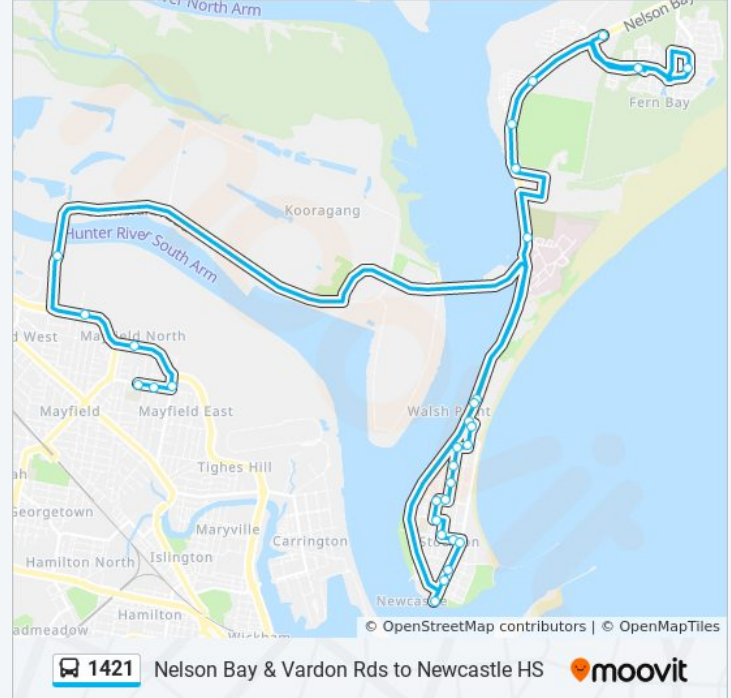

Use the Moovit App to find the closest 1421 bus station near you and find out when is the next 1421 bus arriving.

Direction: Mayfield

30 stops

[VIEW LINE SCHEDULE](#)

Nelson Bay Rd before Seaside Bvd

Seaside Bvd before Ironbark Dr

Banksia Park, Seaside Bvd

Bayway Village, Nelson Bay Rd

Nelson Bay Rd opp 1073

Nelson Bay Rd before Vardon Rd

Stockton Cemetery, Nelson Bay Rd

Fullerton St at Meredith St

Stockton Wharf, Mitchell St

Mitchell St at Queen St

1421 bus Info**Direction:** Mayfield**Stops:** 30**Trip Duration:** 45 min**Line Summary:**

Dunbar St after Booth St

Griffith Ave at Fullerton St

Fullerton St opp Meredith St

Tourle Street Bridge, Tourle St

Industrial Dr after Woodstock St

Industrial Dr opp Avon St

Mayfield East Public School, Ingall St

Crebert St before Fawcett St

San Clemente High School, Crebert St

1421 bus time schedules and route maps are available in an offline PDF at moovitapp.com. Use the [Moovit App](#) to see live bus times, train schedule or subway schedule, and step-by-step directions for all public transit in Sydney.