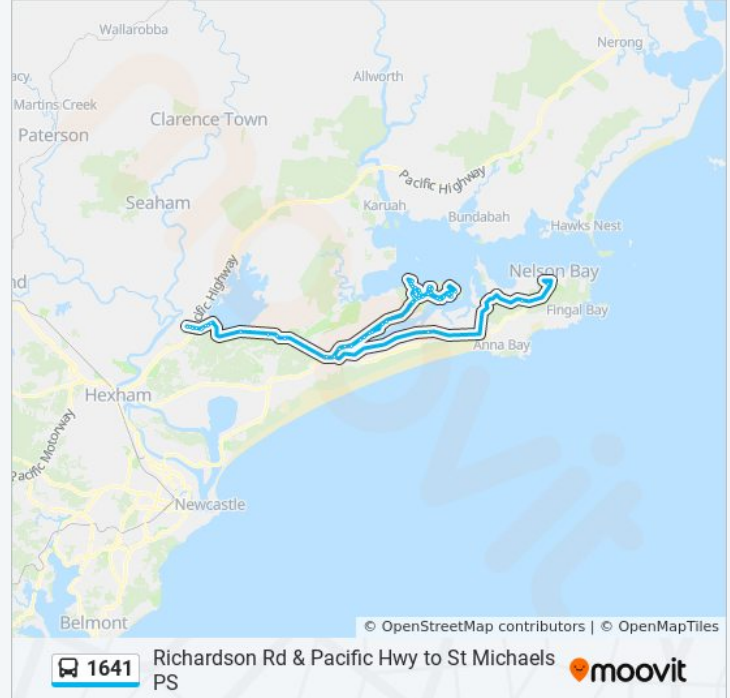

Lemon Tree Passage Rd after Blanch St

Lemon Tree Passage Rd after Crawley Ave

Lemon Tree Passage Rd at Oyster Farm Rd

Fairlands Rd opp Strathmore Rd

Fairlands Rd at Hartford St

Tanilba Rd opp Bay St

Wychewood Ave at Tanilba Rd

Wychewood Ave opp Essendene Gdns

Wychewood Ave opp Wren Lane

Strathmore Rd opp Stephens St

Tilligerry RSL Club, Lemon Tree Passage Rd

President Wilson Walk opp Tilligerry Shopping Plaza

President Wilson Walk before Rigney Rd

Diggers Dr before King Albert Ave

Peace Pde at President Poincare Pde

Tanilba Ave after Peace Pde

Tanilba Ave opp Swan St

Admiralty Ave at Caswell Cres

Tanilba House, Caswell Cres

Caswell Cres at Admiralty Ave

Poilus Pde at President Poincare Pde

Poilus Pde opp Tilligerry Trk

Lemon Tree Passage Rd opp Poilus Pde

Lemon Tree Passage Rd opp Oyster Cove Rd

Lemon Tree Passage Rd at Brownes Rd

442 Lemon Tree Passage Rd