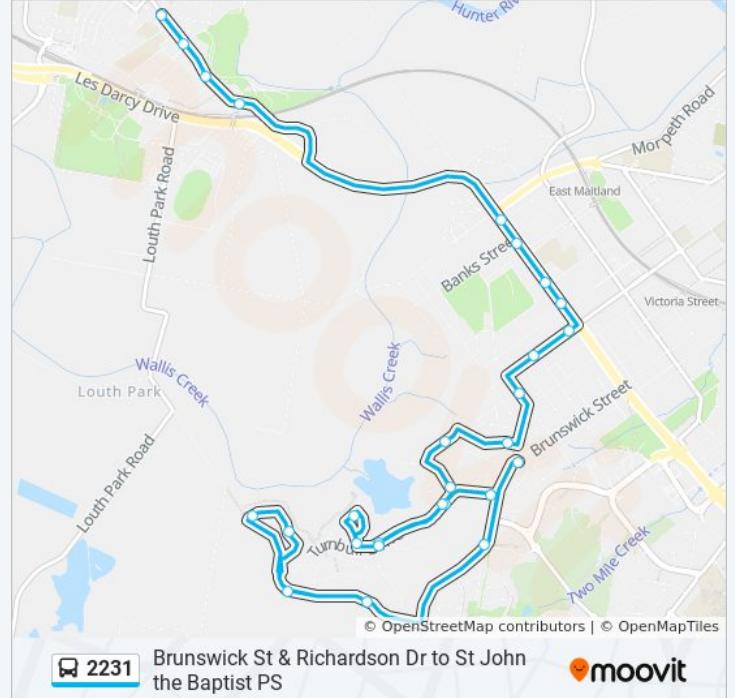

New England Hwy after William St

Newcastle St opp Grant St

High St at Smith St

Maitland Town Hall, High St

High St opp Free Church St

2231 bus time schedules and route maps are available in an offline PDF at moovitapp.com. Use the [Moovit App](#) to see live bus times, train schedule or subway schedule, and step-by-step directions for all public transit in Sydney.

[About Moovit](#) · [MaaS Solutions](#) · [Supported Countries](#) · [Mooviter Community](#)

© 2024 Moovit - All Rights Reserved

Check Live Arrival Times