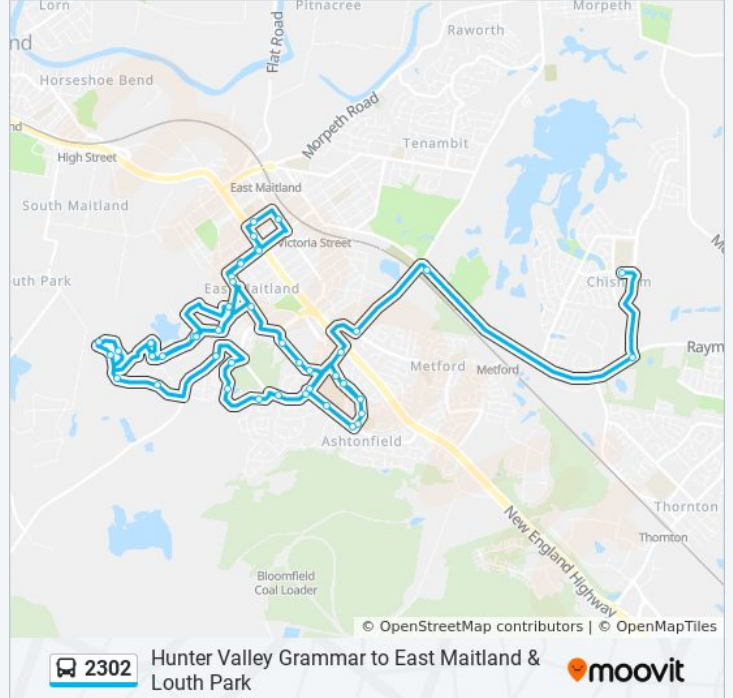

Direction: Ashtonfield PS

48 stops

[VIEW LINE SCHEDULE](#)

- St Aloysius Primary School, Tigerhawk Dr
- Raymond Terrace Rd opp Settlers Bvd
- East Maitland War Cemetery, Raymond Terrace Rd
- Metford Rd at Chelmsford Dr (Hail & Ride)
- Maitland Private Hospital, Chisholm Rd
- Hunter Valley Grammar School, South Seas Dr
- South Seas Dr at Norfolk St
- Norfolk St opp Ashtonfield Public School
- Hunter Valley Grammar School, Norfolk St
- Stronach Ave opp Sylvan Cres
- Stronach Ave at Martin Cl
- Stronach Ave opp Green Hills Shopping Centre
- Brisbane St after Perth Ave
- Maher Ave after Richardson St
- Rimiks Trail Reserve, Turnbull Dr
- Rosebrook Row at Turnbull Dr
- 12 Lochend Cct
- Turnbull Dr opp Woodrow Way
- Turnbull Dr opp Rimiks Trail Reserve
- Turnbull Dr after Rathluba Cres
- Brisbane St before High St

Direction: Ashtonfield PS

Stops: 48

Trip Duration: 53 min

Line Summary:

High St at Rous St
 High St before Newcastle St
 Newcastle St after George St
 St Joseph's Primary School, King St
 Lawes St before George St
 High St after Newcastle St
 High St at Rous St
 Brisbane St after High St
 Maher Ave after Richardson St
 Rimiks Trail Reserve, Turnbull Dr
 Rosebrook Row at Turnbull Dr
 12 Lochend Cct
 Wilton Dr opp Campbell Cl
 Wilton Dr after Campbell Cl
 122 Wilton Dr
 Wilton Dr after Turnbull Dr
 Wilton Dr before Woodrow Way
 Mount Vincent Rd opp Chisholm Rd
 Worcester Dr opp Springbok Cres (Hail & Ride)
 Worcester Dr after Parl St
 Worcester Dr at Beaufort Cct
 Chisholm Rd after Worcester Dr
 Chisholm Rd before South Seas Dr
 Chisholm Rd before Kilkenny Cct
 Norfolk St opp Hunter Valley Grammar School
 Norfolk St at Pitcairn St
 Ashtonfield Public School, Norfolk St