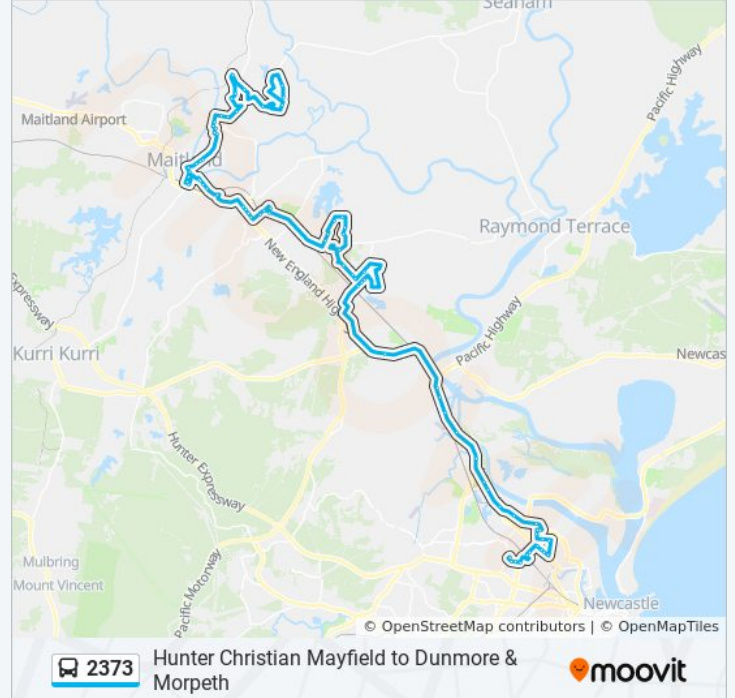

Harvest Blvd opp Chamomile St

Raymond Terrace Rd before Victoria St

Maitland High School, Hunter St

High St after Lindesay St

High St at Lawes St

Newcastle St after George St

New England Hwy after King St

New England Hwy after William St

Newcastle St opp Grant St

Maitland Visitor Information Centre, High St

High St at Smith St

Maitland Town Hall, High St

High St opp Free Church St

Ken Tubman Dr after High St (Temporary Stop)

Maitland Station, Railway St

Hunterglen Dr at Bolwarra Park Dr

Bolwarra Park Dr opp Robinson Lane (Hail & Ride)

Bolwarra Park Dr before Maitland Vale Rd (Hail & Ride)

Total Rd before Hilldale Dr (Hail & Ride)

Corina Ave at Dalveen Rd