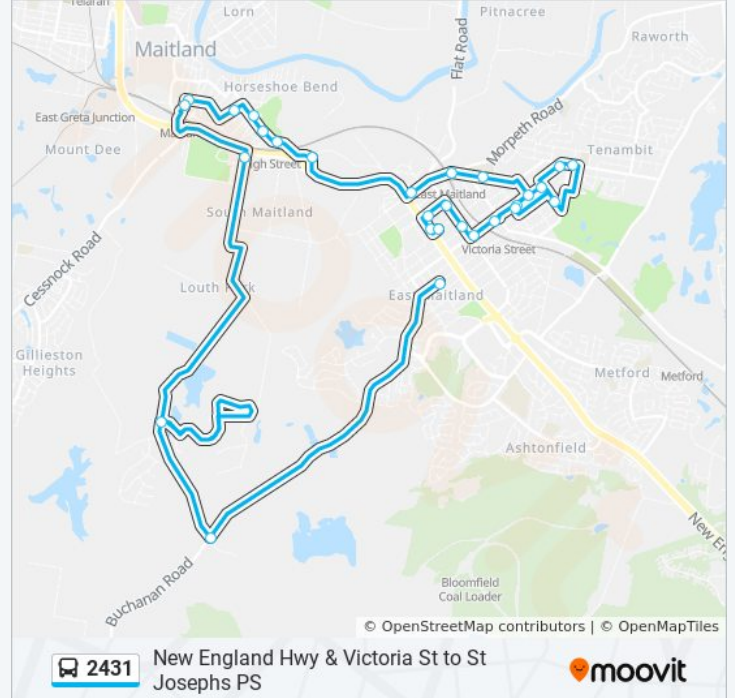

🚏 2431

New England Hwy & Victoria St to St Josephs PS

Get The App

The 2431 bus line New England Hwy & Victoria St to St Josephs PS has one route. For regular weekdays, their operation hours are:

(1) St Josephs PS: 7:56 AM

Use the Moovit App to find the closest 2431 bus station near you and find out when is the next 2431 bus arriving.

Direction: St Josephs PS

28 stops

[VIEW LINE SCHEDULE](#)

- East Maitland Tennis Courts, Victoria St
- Mount Vincent Rd opp Louth Park Rd (Hail & Ride)
- Louth Park Rd opp Reflection Dr
- Louth Park Rd at Cross St
- Church St after Steam St
- Maitland Public School, Olive St
- St John the Baptist Primary School, Victoria St
- Maitland Regional Art Gallery, High St
- High St opp Ward St
- High St opp Sparke St
- High St opp Maitland Visitor Information Centre
- Melbourne St at Tyrell St
- Melbourne St opp East Maitland Station
- Maitland Grossmann High School, Cumberland St
- Hodge St at High St
- Maitland High School, Hunter St
- View St at Maize St
- Maize St opp Sinclair St
- Hinder St at Victoria St (Hail & Ride)
- High St after Hinder St

Direction: St Josephs PS

Stops: 28

Trip Duration: 56 min

Line Summary:

Maitland High School, High St

High St after Lindesay St

High St at Lawes St

Lawes St after George St

Lawes St before William St

East Maitland Public School, William St

New England Hwy before King St

St Joseph's Primary School, King St

2431 bus time schedules and route maps are available in an offline PDF at moovitapp.com. Use the [Moovit App](#) to see live bus times, train schedule or subway schedule, and step-by-step directions for all public transit in Sydney.