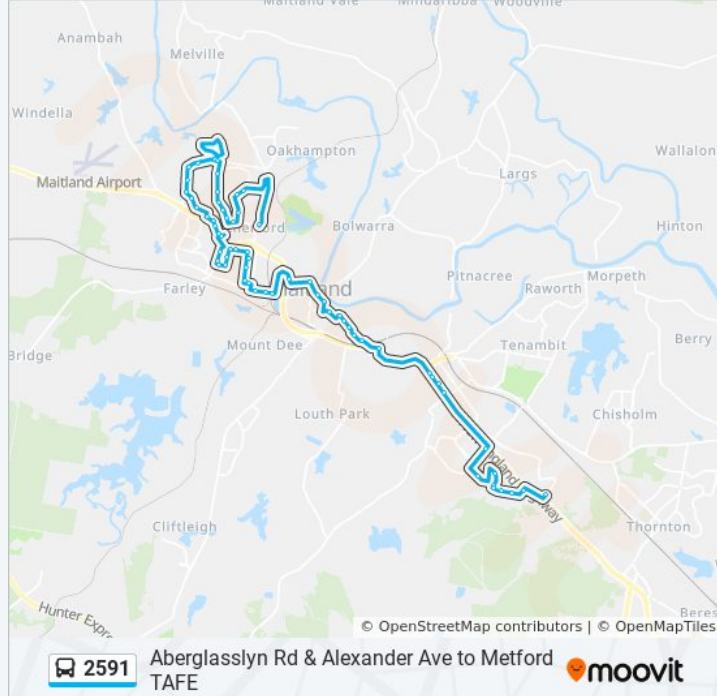

2591

Aberglasslyn Rd & Alexander Ave to Metford TAFE

Get The App

The 2591 bus line Aberglasslyn Rd & Alexander Ave to Metford TAFE has one route. For regular weekdays, their operation hours are:

(1) Metford TAFE: 7:18 AM

High St opp Ward St

High St opp Sparke St

High St opp Maitland Visitor Information Centre

East Maitland Bowling Club, Newcastle St

New England Hwy before King St

New England Hwy before King St

New England Hwy at George St

Maitland Private Hospital, Chisholm Rd

Hunter Valley Grammar School, South Seas Dr

Norfolk St at Pitcairn St

Ashtonfield Public School, Norfolk St

South Seas Dr after Norfolk St

South Seas Dr at Adele Cres