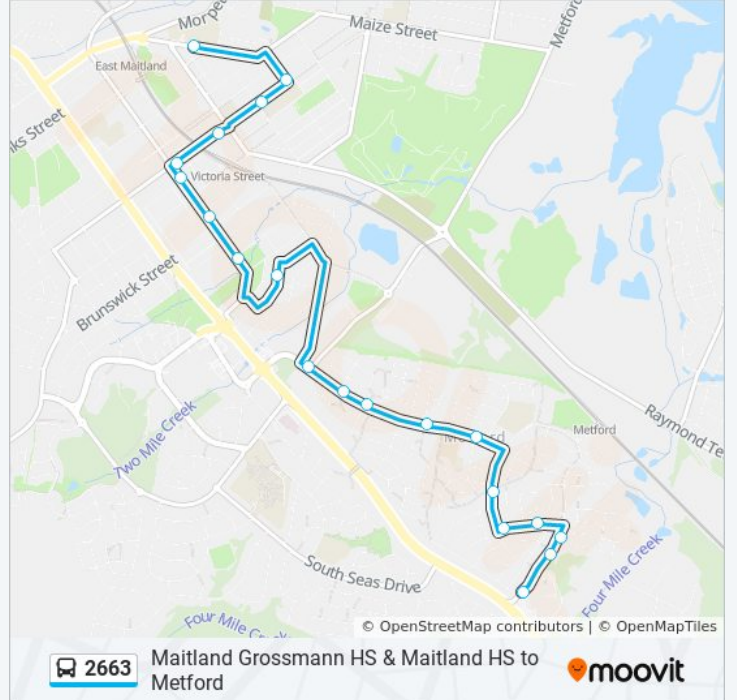

Use the Moovit App to find the closest 2663 bus station near you and find out when is the next 2663 bus arriving.

Direction: Metford TAFE

20 stops

[VIEW LINE SCHEDULE](#)

Maitland Grossmann High School, Cumberland St

State Emergency Service, Chelmsford Dr (Hail & Ride)

Chelmsford Dr at Tennyson St

Chelmsford Dr opp Early Learning Centre

Chelmsford Dr opp Maitland Christian School

Chelmsford Dr opp Grevillea Dr

Schanck Dr opp Willow Dr

Lowe St opp Metford Community Hall

Lowe St opp McLeod Ave

Ferraby Dr after Streeton Dr

Ferraby Dr opp 32

TAFE Maitland, Ferraby Dr

2663 bus Time Schedule

Metford TAFE Route Timetable:

Sunday	Not Operational
Monday	4:06 PM
Tuesday	4:06 PM
Wednesday	4:06 PM
Thursday	4:06 PM
Friday	Not Operational
Saturday	Not Operational

2663 bus Info

Direction: Metford TAFE

Stops: 20

Trip Duration: 15 min

Line Summary:

2663 bus time schedules and route maps are available in an offline PDF at moovitapp.com. Use the [Moovit App](#) to see live bus times, train schedule or subway schedule, and step-by-step directions for all public transit in Sydney.