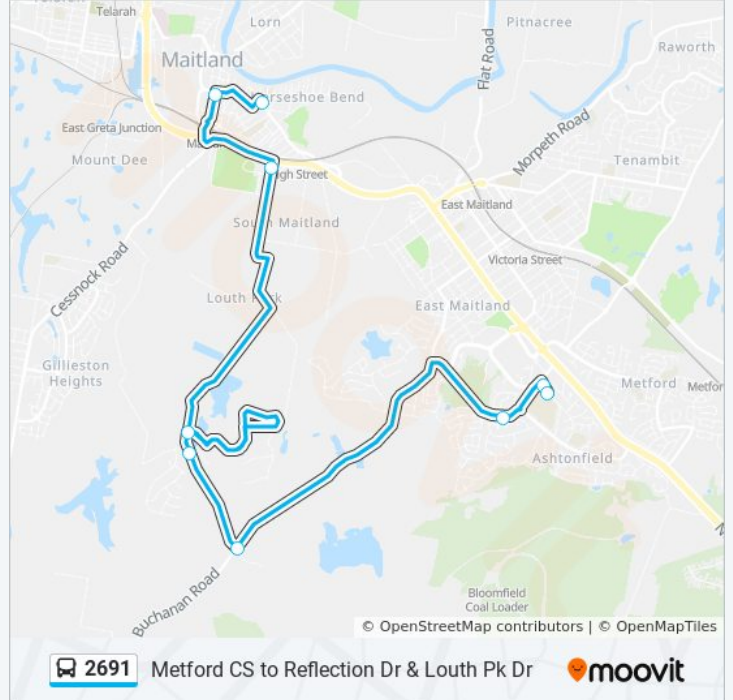

Use the Moovit App to find the closest 2691 bus station near you and find out when is the next 2691 bus arriving.

**Direction: St Peters Maitland**

9 stops

[VIEW LINE SCHEDULE](#)

- Hunter Valley Grammar School, Norfolk St
- Norfolk St at Chisholm Rd
- Chisholm Rd before Galway Bay Dr
- Mount Vincent Rd opp Louth Park Rd (Hail & Ride)
- Louth Park Rd before Dagworth Rd (Hail & Ride)
- Louth Park Rd opp Reflection Dr
- Louth Park Rd at Cross St
- St Marys Anglican Church, Church St
- St Peters Maitland, High St

**Direction:** St Peters Maitland

**Stops:** 9

**Trip Duration:** 37 min

**Line Summary:**

2691 bus time schedules and route maps are available in an offline PDF at [moovitapp.com](https://moovitapp.com). Use the [Moovit App](#) to see live bus times, train schedule or subway schedule, and step-by-step directions for all public transit in Sydney.