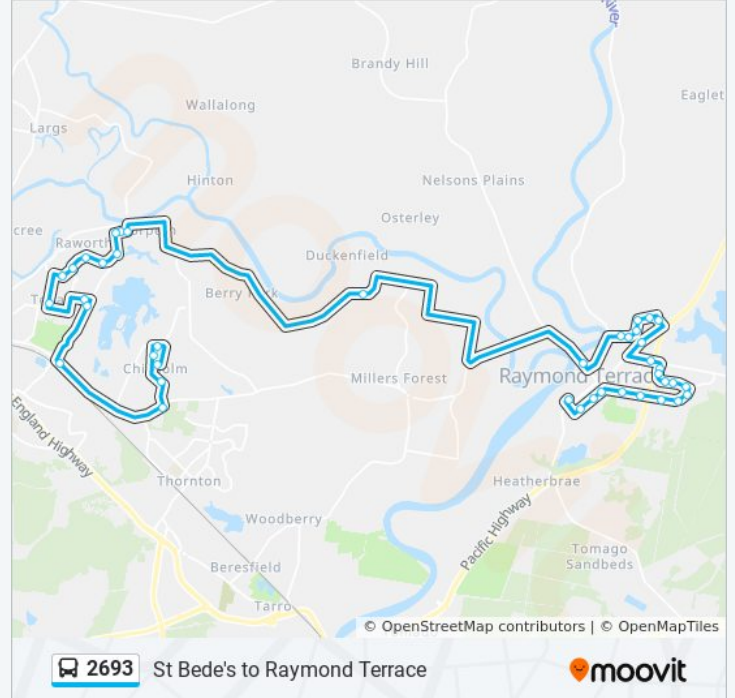

Direction: Raymond Terrace

Stops: 41

Trip Duration: 61 min

Line Summary:

Beaton Ave at Dalyell Way

Beaton Ave at Dawson Rd

Dawson Rd at Holwell Cct

Bellevue St after Dawson Rd

Adelaide St at Dresden Pl

Richardson Rd before Pacific Hwy

Benjamin Lee Dr after Moxey Cl

Benjamin Lee Dr opp Gale Cct

Benjamin Lee Dr opp Robert Campbell Dr

Benjamin Lee Dr at Chifley Dr

Benjamin Lee Dr before Mount Hall Rd

Mount Hall Rd opp Dunn Pl

Mount Hall Rd opp Oldfield Cl

Mount Hall Rd opp Irrawang High School

Mount Hall Rd after Rosemount Dr

Mount Hall Rd at Muree St

Irrawang St before Smiths Lane

Boomerang Park, Irrawang St

Raymond Terrace Community Hall, Irrawang St

Raymond Terrace Shopping Centre, Sturgeon St

2693 bus time schedules and route maps are available in an offline PDF at moovitapp.com. Use the [Moovit App](#) to see live bus times, train schedule or subway schedule, and step-by-step directions for all public transit in Sydney.