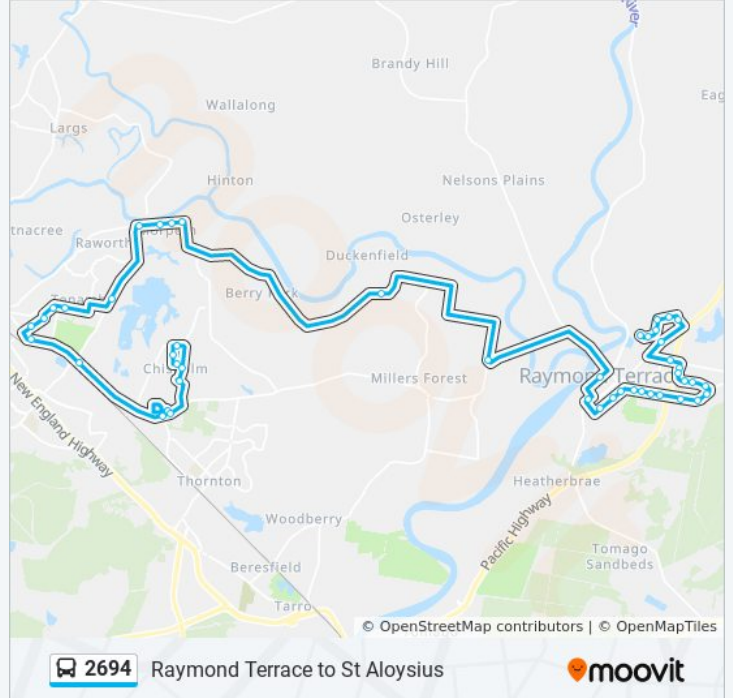

Raymond Terrace Community Hall, Irrawang St

Raymond Terrace Shopping Centre, Sturgeon St

Port Stephens St at Kangaroo St

Prices Rd after Raymond Terrace Rd (Hail & Ride)

594 Duckenfield Rd

Swan St after Edward St

Swan St at George St

Swan St at Robert St

Swan St at Green St

Metford Rd opp Robert St

Maize St opp Tenambit Public School

View St after Maize St

High St after Hinder St

Maitland High School, High St

Raymond Terrace Rd opp Victoria St

East Maitland War Cemetery, Raymond Terrace Rd

Raymond Terrace Rd opp Hausman Dr

Forest Dr before Grey Gum Cres

Forest Dr at Raymond Terrace Rd

Settlers Bvd before Duskdarter St

Settlers Bvd before Tigerhawk Dr

Dragonfly Dr after Settlers Bvd

St Bede's High School, Heritage Dr

St Aloysius Primary School, Tigerhawk Dr

2694 bus time schedules and route maps are available in an offline PDF at moovitapp.com. Use the [Moovit App](#) to see live bus times, train schedule or subway schedule, and step-by-step directions for all public transit in Sydney.

[About Moovit](#) • [MaaS Solutions](#) • [Supported Countries](#) • [Mooviter Community](#)

© 2024 Moovit - All Rights Reserved

Check Live Arrival Times