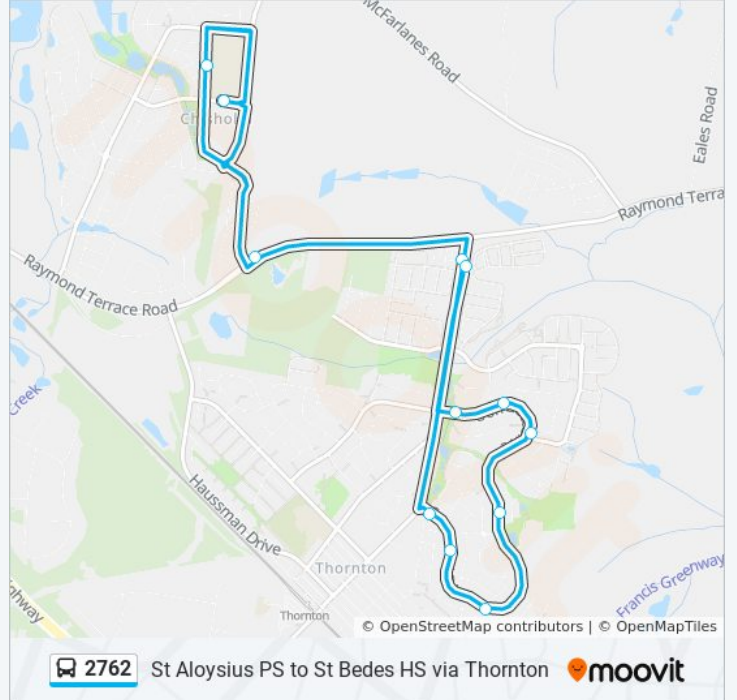

Use the Moovit App to find the closest 2762 bus station near you and find out when is the next 2762 bus arriving.

Direction: St Bede's HS, Heritag

11 stops

[VIEW LINE SCHEDULE](#)

St Aloysius Primary School, Tigerhawk Dr

St Bede's High School, Heritage Dr

Somerset Dr after Government Rd

Somerset Dr after Benwerrin Ave

Somerset Dr at Avondale Dr

Somerset Dr after Featherwood Pl

Somerset Dr after Golden Wattle Cr

Somerset Dr at Rosewood Ave

Somerset Dr before Edwards Ave

Government Rd after Thorncliffe Ave

St Bede's High School, Heritage Dr

2762 bus Time Schedule

St Bede's HS, Heritag Route Timetable:

Sunday	Not Operational
Monday	3:11 PM
Tuesday	3:11 PM
Wednesday	3:11 PM
Thursday	3:11 PM
Friday	Not Operational
Saturday	Not Operational

2762 bus Info

Direction: St Bede's HS, Heritag

Stops: 11

Trip Duration: 28 min

Line Summary:

2762 bus time schedules and route maps are available in an offline PDF at moovitapp.com. Use the [Moovit App](#) to see live bus times, train schedule or subway schedule, and step-by-step directions for all public transit in Sydney.