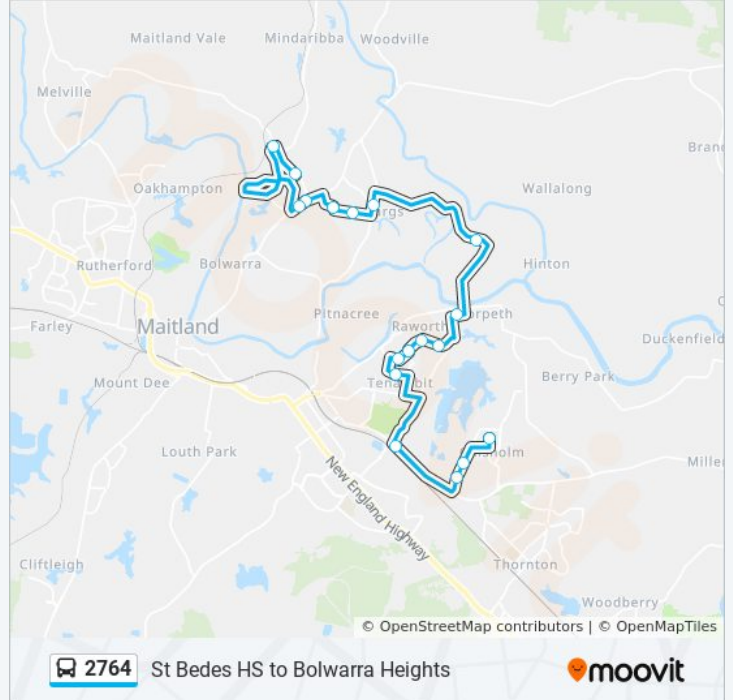

 2764

St Bedes HS to Bolwarra Heights

Get The App

The 2764 bus line St Bedes HS to Bolwarra Heights has one route. For regular weekdays, their operation hours are:

(1) Bolwarra Heights: 3:40 PM

Use the Moovit App to find the closest 2764 bus station near you and find out when is the next 2764 bus arriving.

Direction: Bolwarra Heights

18 stops

[VIEW LINE SCHEDULE](#)

St Bede's High School, Heritage Dr
Harvest Bvd after Arrowtail St
Harvest Blvd opp Chamomile St
East Maitland War Cemetery, Raymond Terrace Rd
Crawford Ave opp Way St
Jenna Dr after Laurie Dr
Canterbury Dr after Jenna Dr
Canterbury Dr opp Norwich Ave
Canterbury Dr before London Ave
High St at Green St
205 Phoenix Park Rd
High St opp Largs Ave
Dalveen Rd opp Maple Rd
Corina Ave after Dalveen Rd
Paterson Rd before Tocal Rd
Bolwarra Lookout, Paterson Rd
Bolwarra Park Dr before Maitland Vale Rd (Hail & Ride)
Tocal Rd before Hilldale Dr (Hail & Ride)

2764 bus Time Schedule

Bolwarra Heights Route Timetable:

Sunday	Not Operational
Monday	3:40 PM
Tuesday	3:40 PM
Wednesday	3:40 PM
Thursday	3:40 PM
Friday	Not Operational
Saturday	Not Operational

2764 bus Info

Direction: Bolwarra Heights

Stops: 18

Trip Duration: 38 min

Line Summary:

2764 bus time schedules and route maps are available in an offline PDF at moovitapp.com. Use the [Moovit App](#) to see live bus times, train schedule or subway schedule, and step-by-step directions for all public transit in Sydney.