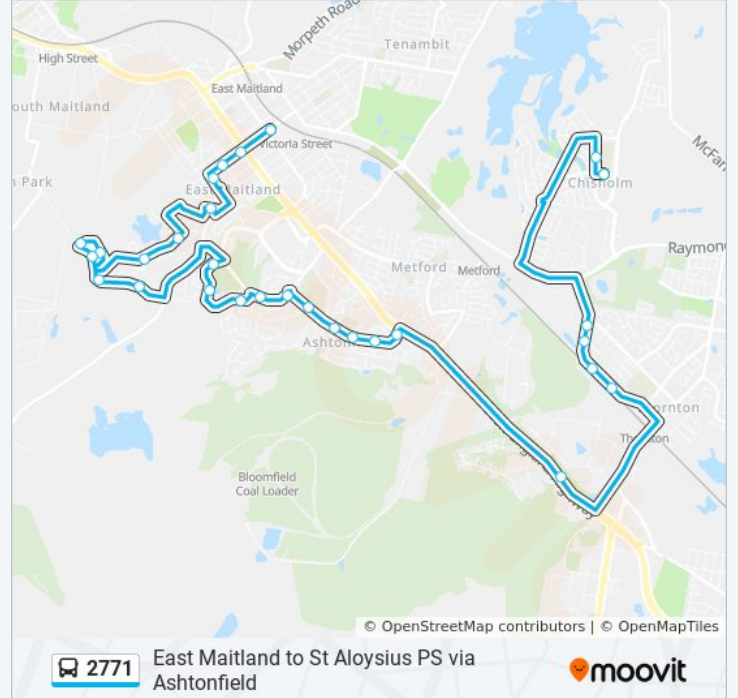

Use the Moovit App to find the closest 2771 bus station near you and find out when is the next 2771 bus arriving.

Direction: St Aloysius

29 stops

[VIEW LINE SCHEDULE](#)

- High St at Lawes St
- High St after Newcastle St
- High St at Rous St
- Brisbane St after High St
- Maher Ave after Richardson St
- Rimiks Trail Reserve, Turnbull Dr
- Turnbull Dr at Woodrow Way
- Wilton Dr opp Campbell Cl
- Wilton Dr after Campbell Cl
- 122 Wilton Dr
- Wilton Dr after Turnbull Dr
- Wilton Dr before Woodrow Way
- Worcester Dr opp Springbok Cres (Hail & Ride)
- Worcester Dr after Parl St
- Worcester Dr at Beaufort Cct
- Chisholm Rd after Worcester Dr
- Chisholm Rd before South Seas Dr
- Hunter Valley Grammar School, South Seas Dr
- South Seas Dr at Norfolk St
- South Seas Dr at Adele Cres
- South Seas Dr before Adele Cres

Stops: 29

Trip Duration: 39 min

Line Summary:

South Seas Dr before New England Hwy

New England Hwy before Thornton Rd

Hausman Dr opp Tripp Cl

Hausman Dr opp Hulot Cl

Hausman Dr opp Woolley Cl

Hausman Dr opp Taylor Ave

St Bede's High School, Heritage Dr

St Aloysius Primary School, Tigerhawk Dr

2771 bus time schedules and route maps are available in an offline PDF at moovitapp.com. Use the [Moovit App](#) to see live bus times, train schedule or subway schedule, and step-by-step directions for all public transit in Sydney.