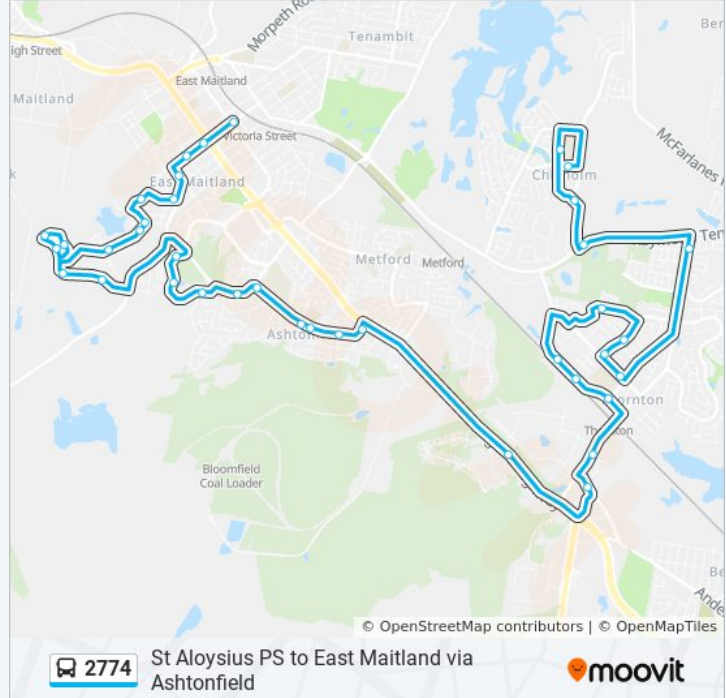

Use the Moovit App to find the closest 2774 bus station near you and find out when is the next 2774 bus arriving.

Direction: High St at Lawes St
 47 stops
[VIEW LINE SCHEDULE](#)

2774 bus Time Schedule
 High St at Lawes St Route Timetable:

Sunday	Not Operational
Monday	3:21 PM
Tuesday	3:21 PM
Wednesday	3:21 PM
Thursday	3:21 PM
Friday	Not Operational
Saturday	Not Operational

- St Aloysius Primary School, Tigerhawk Dr
- St Bede's High School, Heritage Dr
- Settlers Bvd before Tau Way
- Raymond Terrace Rd opp Settlers Bvd
- Haussman Dr at Raymond Terrace Rd
- Taylor Ave at Sharp St
- Taylor Ave at Bunbury St
- Pat Hughes Community Hall, Taylor Ave
- Edwards Ave at Eurimbla St
- Edwards Ave at Singleton Ave
- Government Rd after Edwards Rd
- Government Rd at Thomas Coke Dr (Hail & Ride)
- Government Rd at Somerset Dr (Hail & Ride)
- Government Rd at Arnold Cres
- Thornton Public School, Taylor Ave
- Thomas Coke Dr opp Thornton Shopping Centre
- Thomas Coke Dr at Mumford Ave
- John Arthur Ave at Malthus Cl (Hail & Ride)
- Haussman Dr after Garnier Cl
- Haussman Dr after Tripp Cl
- Haussman Dr before Government Rd

2774 bus Info
Direction: High St at Lawes St
Stops: 47
Trip Duration: 62 min
Line Summary:

Thornton Rd opp Huntingdale Dr
Glenwood Dr after Hartley Dr
New England Hwy before Avalon Dr
South Seas Dr after New England Hwy
South Seas Dr before Airlie St
South Seas Dr opp Adele Cres
South Seas Dr opp Norfolk St
South Seas Dr at Chisholm Rd
Chisholm Rd before Galway Bay Dr
Worcester Dr before Upington Dr
Worcester Dr before Parl St
Worcester Dr at Springbok Cres
Wilton Dr after Woodrow Way
Wilton Dr opp Gloaming Ave
Wilton Dr opp Campbell Cl
Wilton Dr after Campbell Cl
122 Wilton Dr
Turnbull Dr opp Woodrow Way
Turnbull Dr opp Rimiks Trail Reserve
Vista Pde after Turnbull Dr
Mingay Ave opp Hanson Cl
Maher Ave opp Rathluba Cres
Brisbane St before High St
High St at Rous St
High St before Newcastle St
High St at Lawes St