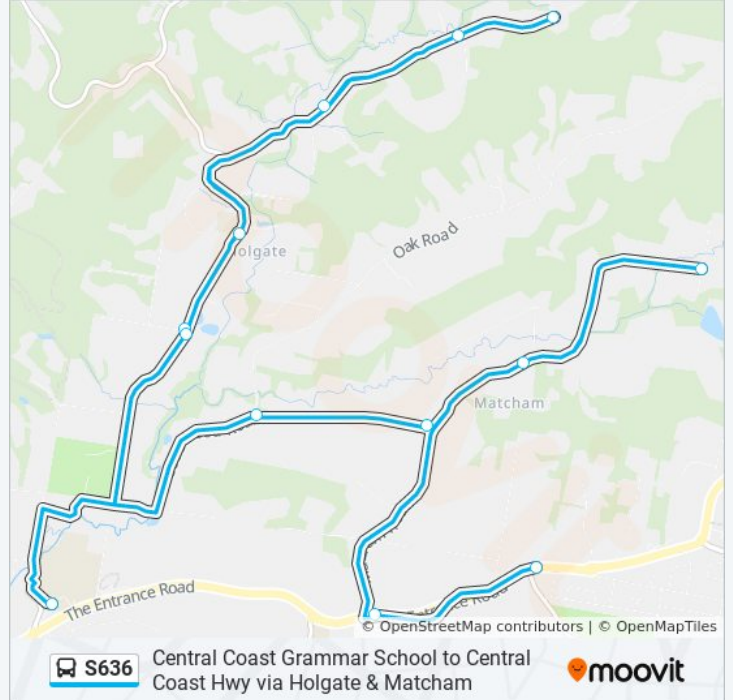

(1) Central Coast Hwy opp Willoughby Rd: 3:38 PM

Use the Moovit App to find the closest S636 bus station near you and find out when is the next S636 bus arriving.

Direction: Central Coast Hwy opp Willoughby Rd

13 stops

[VIEW LINE SCHEDULE](#)

Central Coast Grammar, School Grounds

Wattle Tree Rd at Bandalong Rd

319 Wattle Tree Rd

Wattle Tree Rd opp Pollard Cl

Wattle Tree Rd at Patterson Cl

Wattle Tree Rd opp Holgate Public School

S636 bus Info

Direction: Central Coast Hwy opp Willoughby Rd

Stops: 13

Trip Duration: 31 min

Line Summary:

S636 bus time schedules and route maps are available in an offline PDF at moovitapp.com. Use the [Moovit App](#) to see live bus times, train schedule or subway schedule, and step-by-step directions for all public transit in Sydney.