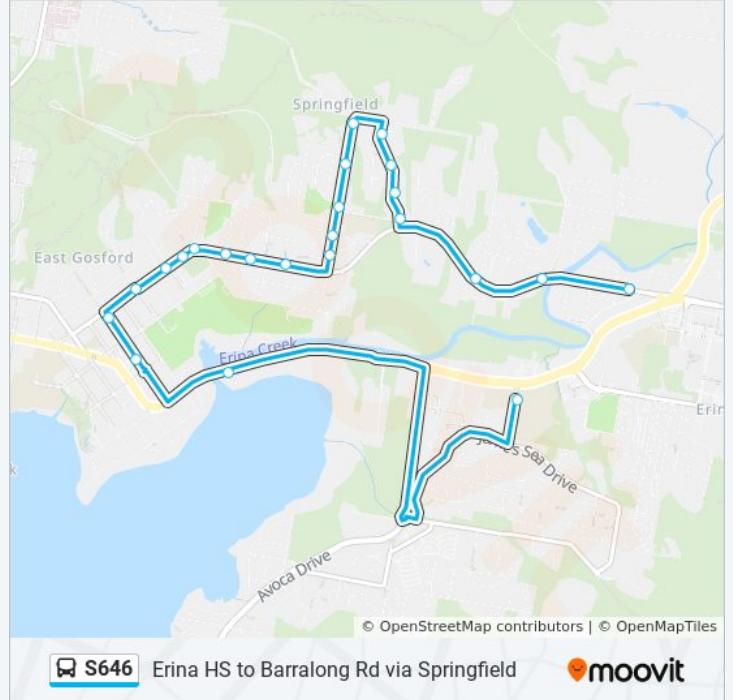

Use the Moovit App to find the closest S646 bus station near you and find out when is the next S646 bus arriving.

Direction: Barralong Rd after Lingi St

23 stops

[VIEW LINE SCHEDULE](#)

Ernest St opp Woodport Public School

Punt Bridge, Central Coast Hwy

Brougham St after Adelaide St

Brougham St at Wells St

Wells St at Wattle St

Wells St at Waratah St

Wells St at Susan St

Wells St at Coburg St

Wells St before Tangerine Ave

Wells St at Lock Ave

Terry Oval, Wells St

Springfield Rd opp Avalon Rd

Springfield Rd at Dolly Ave

Springfield Rd opp Willow Rd

Springfield Rd at Bushlands Ave

Springfield Rd at Marana Rd

Sherwood Dr opp Balfour Cl

S646 bus Info

Direction: Barralong Rd after Lingi St

Stops: 23

Trip Duration: 18 min

Line Summary:

Wells St after Clarence Rd

Barralong Rd after Lingi St

S646 bus time schedules and route maps are available in an offline PDF at moovitapp.com. Use the [Moovit App](#) to see live bus times, train schedule or subway schedule, and step-by-step directions for all public transit in Sydney.