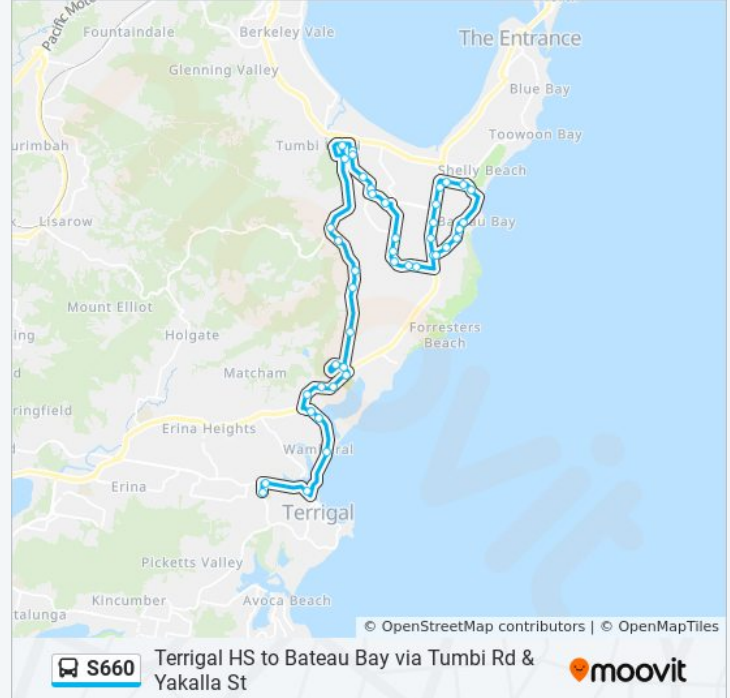

Northumberland Way opp Bertram Rd

Northumberland Way before Eastern Rd

Eastern Rd after Northumberland Way

Eastern Rd opp Grandis Pl

Cresthaven Ave after Zora Pl

Cresthaven Ave before Lamb Cl

Cresthaven Ave before Morley Ave

Cresthaven Ave opp Lancaster Pde

Cresthaven Ave at Dunning Ave

Central Coast Hwy opp Bateau Bay Rd

Central Coast Hwy at Rays Rd

Central Coast Hwy after Nepean St

The Entrance Leagues Club, Central Coast Hwy

Central Coast Hwy before Bay Village Rd

Shelly Beach Rd at Mayfair St

Shelly Beach Rd at Lord St

Shelly Beach Rd after Bellevue St

Grandview St after Shelly Beach Rd

Grandview St opp Earl St

Bateau Bay Rd opp Bias Ave

Bateau Bay Rd at Parkside Ave

Bateau Bay Community Hall, Bateau Bay Rd

Bateau Bay Rd at Burrawong St

Bateau Bay Rd opp Papala Ave

Bateau Bay Rd opp Kedge Lane

S660 bus time schedules and route maps are available in an offline PDF at moovitapp.com. Use the [Moovit App](#) to see live bus times, train schedule or subway schedule, and step-by-step directions for all public transit in Sydney.

[About Moovit](#) · [MaaS Solutions](#) · [Supported Countries](#) · [Mooviter Community](#)

© 2024 Moovit - All Rights Reserved

Check Live Arrival Times