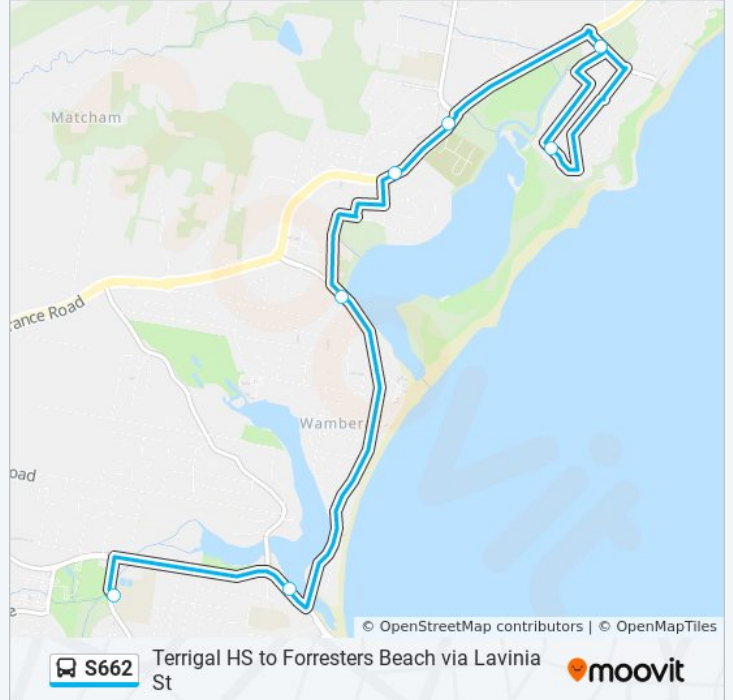

 S662

Crystal St at Malkana Ave

Get The App

The S662 bus line Crystal St at Malkana Ave has one route. For regular weekdays, their operation hours are:

(1) Crystal St at Malkana Ave: 2:32 PM

Use the Moovit App to find the closest S662 bus station near you and find out when is the next S662 bus arriving.

**Direction: Crystal St at Malkana Ave**

7 stops

[VIEW LINE SCHEDULE](#)

Terrigal High School, Charles Kay Dr

Terrigal Dr opp Terrigal Hotel

Ocean View Dr after Loxton Ave

Central Coast Hwy opp Pitt Rd

Central Coast Hwy opp Ulamba Ave

Lavinia St opp John St

Crystal St at Malkana Ave

**S662 bus Time Schedule**

Crystal St at Malkana Ave Route Timetable:

Sunday	Not Operational
Monday	Not Operational
Tuesday	2:32 PM
Wednesday	Not Operational
Thursday	Not Operational
Friday	Not Operational
Saturday	Not Operational

**S662 bus Info**

**Direction:** Crystal St at Malkana Ave

**Stops:** 7

**Trip Duration:** 17 min

**Line Summary:**

S662 bus time schedules and route maps are available in an offline PDF at [moovitapp.com](https://moovitapp.com). Use the [Moovit App](#) to see live bus times, train schedule or subway schedule, and step-by-step directions for all public transit in Sydney.