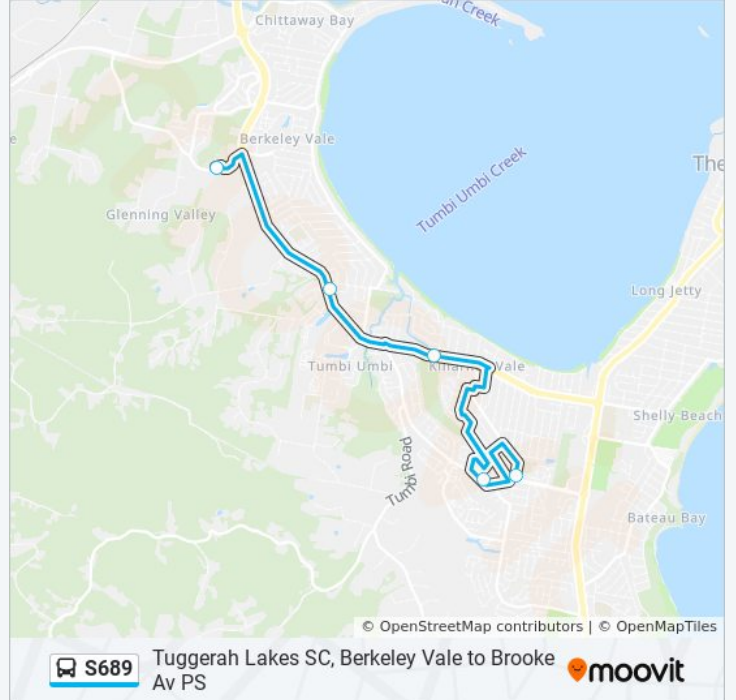

 S689

Bateau Bay Anglican Church, Brooke

Get The App

The S689 bus line Bateau Bay Anglican Church, Brooke has one route. For regular weekdays, their operation hours are: (1) Bateau Bay Anglican Church, Brooke: 2:10 PM
Use the Moovit App to find the closest S689 bus station near you and find out when is the next S689 bus arriving.

Direction: Bateau Bay Anglican Church, Brooke

5 stops

[VIEW LINE SCHEDULE](#)

TLSC Berkeley Vale Campus, Berkeley Rd

Wyong Rd opp Beckingham Rd

Wyong Rd before Cornish Ave

Eastern Rd opp Grandis Pl

Bateau Bay Anglican Church, Brooke Ave

S689 bus Time Schedule

Bateau Bay Anglican Church, Brooke Route

Timetable:

Sunday	Not Operational
Monday	Not Operational
Tuesday	2:10 PM
Wednesday	Not Operational
Thursday	Not Operational
Friday	Not Operational
Saturday	Not Operational

S689 bus Info

Direction: Bateau Bay Anglican Church, Brooke

Stops: 5

Trip Duration: 20 min

Line Summary:

S689 bus time schedules and route maps are available in an offline PDF at moovitapp.com. Use the [Moovit App](#) to see live bus times, train schedule or subway schedule, and step-by-step directions for all public transit in Sydney.