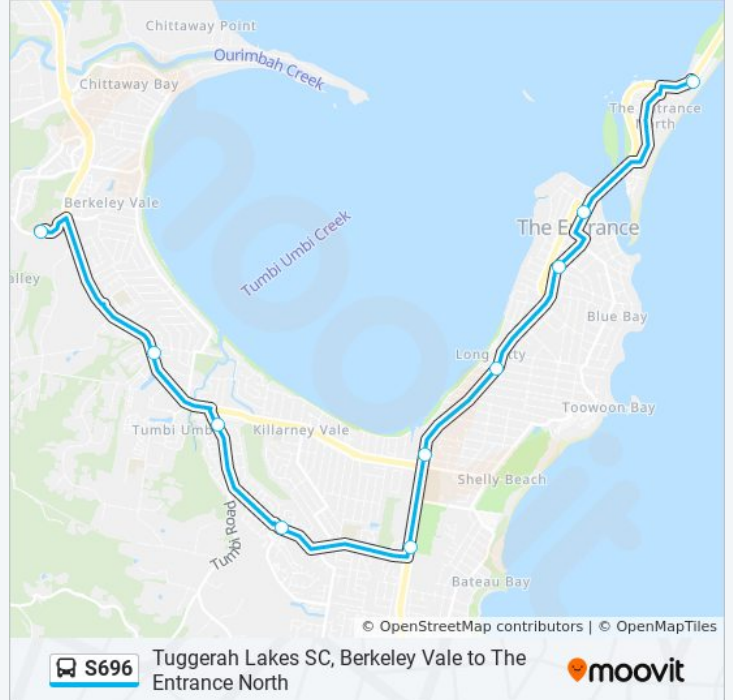

S696

Central Coast Highway after Wyuna A

Get The App

The S696 bus line Central Coast Highway after Wyuna A has one route. For regular weekdays, their operation hours are:

(1) Central Coast Highway after Wyuna A: 2:08 PM

Use the Moovit App to find the closest S696 bus station near you and find out when is the next S696 bus arriving.

Direction: Central Coast Highway after Wyuna A

10 stops

[VIEW LINE SCHEDULE](#)

- TLSC Berkeley Vale Campus, Berkeley Rd
- Wyong Rd opp Beckingham Rd
- Tumbi Rd opp Molsten Ave
- Eastern Rd after Northumberland Way
- The Entrance Leagues Club, Central Coast Hwy
- Central Coast Hwy at Graham St
- Central Coast Hwy at Pacific St
- The Entrance Public School, The Entrance Rd
- Torrens Ave at Coral St
- Central Coast Highway after Wyuna Ave

S696 bus Info

Direction: Central Coast Highway after Wyuna A

Stops: 10

Trip Duration: 32 min

Line Summary:

S696 bus time schedules and route maps are available in an offline PDF at moovitapp.com. Use the [Moovit App](#) to see live bus times, train schedule or subway schedule, and step-by-step directions for all public transit in Sydney.