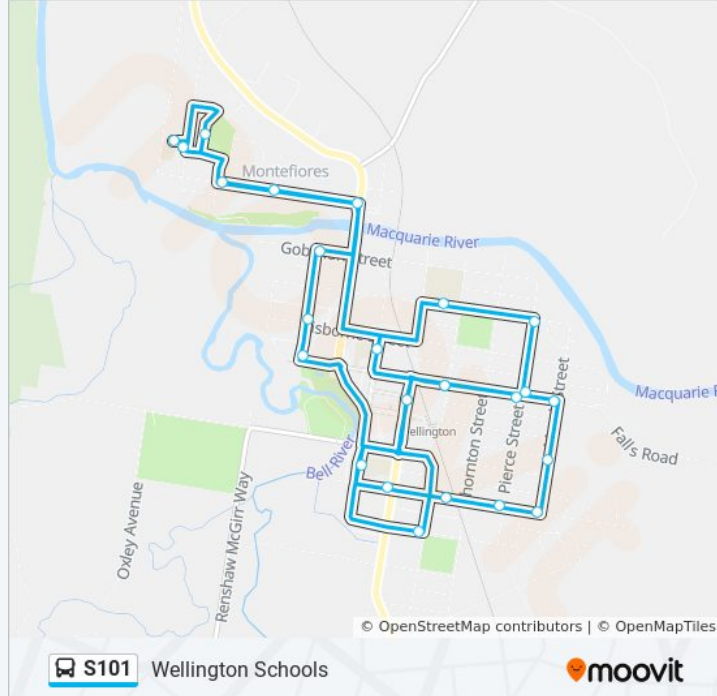

Wellington High School, Whiteley St

Falls Rd turnaround

Montefiores St at Herbert St

Gipps St at Montefiores St

## Direction: Wellington Schools

25 stops

[VIEW LINE SCHEDULE](#)

Wellington Christian School, Gipps St

Bicentennial Park, Eucalyptus Dr

Montefiores St at Herbert St

Montefiores St at Queen St

Montefiores St at Mitchell Hwy

## S101 bus Info

**Direction:** Wellington Schools

**Stops:** 25

**Trip Duration:** 40 min

**Line Summary:**

Maxwell St at Pierce St

Maxwell St at Marsh St

Marsh St at Short St

Warne St at Marsh St

Warne St at Pierce St

Warne St at Simpson St

Wellington Christian School, Taylor St

S101 bus time schedules and route maps are available in an offline PDF at [moovitapp.com](https://moovitapp.com). Use the [Moovit App](#) to see live bus times, train schedule or subway schedule, and step-by-step directions for all public transit in Sydney.