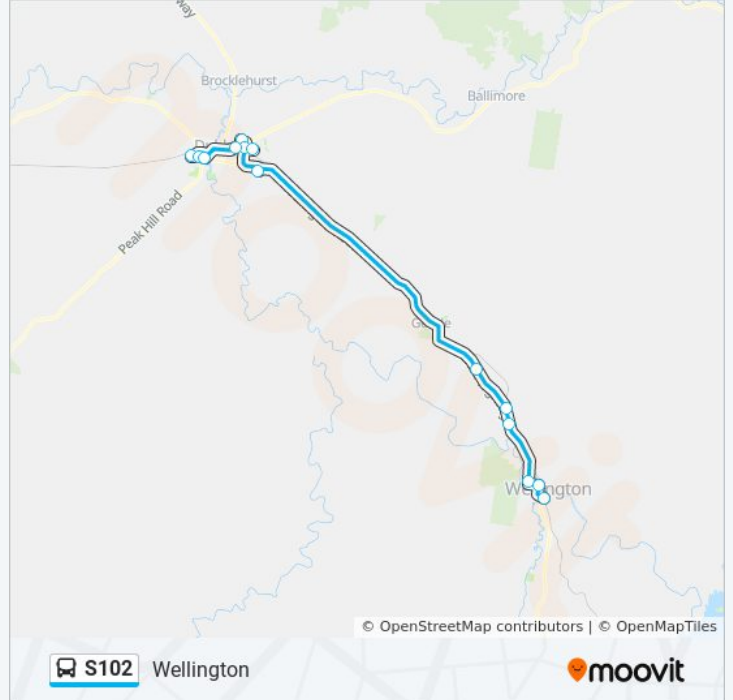

## Direction: Dubbo Schools

14 stops

[VIEW LINE SCHEDULE](#)

Wellington Station, Coach Stop

Montefiores St at Mitchell Hwy

Wellington Christian School, Gipps St

Mitchell Hwy at Ponto Falls Rd

Mitchell Hwy opp Maryvale Rd

- St Marys Primary School, Myall St
- Buninyong Public School, Myall St
- Macquarie Anglican Grammar School
- Dubbo College Delroy Campus, East St
- St Pius X Primary School, East St
- Cobborah Rd opp TAFE Myall St Campus
- Charles Sturt University Dubbo Campus, Darrambal Cct
- Dubbo Christian School, Sheraton Rd
- Mitchell Hwy opp Whitleys Lane
- Mitchell Hwy at Maryvale Rd
- Mitchell Hwy opp Ponto Falls Rd
- Wellington Christian School, Gipps St
- Montefiores St at Mitchell Hwy
- Wellington Station, Coach Stop

**S102 bus Time Schedule**

Wellington Route Timetable:

Sunday	Not Operational
Monday	2:55 PM
Tuesday	2:55 PM
Wednesday	2:55 PM
Thursday	2:55 PM
Friday	Not Operational
Saturday	Not Operational

**S102 bus Info**

**Direction:** Wellington

**Stops:** 14

**Trip Duration:** 105 min

**Line Summary:**

S102 bus time schedules and route maps are available in an offline PDF at [moovitapp.com](https://moovitapp.com). Use the [Moovit App](#) to see live bus times, train schedule or subway schedule, and step-by-step directions for all public transit in Sydney.