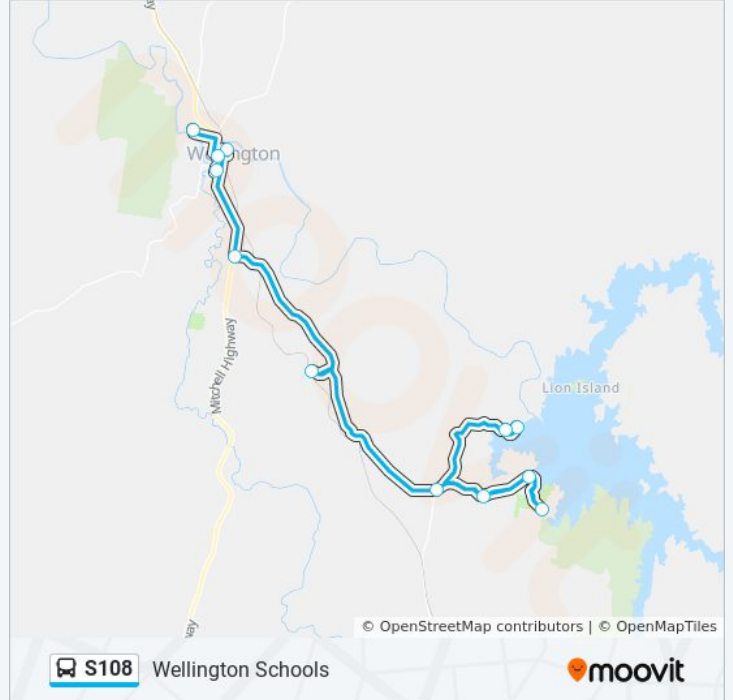

 S108

Dripstone

Get The App

The S108 bus line (Dripstone) has 2 routes. For regular weekdays, their operation hours are:

(1) Dripstone: 3:10 PM(2) Wellington Schools: 7:36 AM

Use the Moovit App to find the closest S108 bus station near you and find out when is the next S108 bus arriving.

Direction: Dripstone

12 stops

[VIEW LINE SCHEDULE](#)

Wellington Public School, Percy St

Wellington Christian School, Taylor St

Wellington High School, Whiteley St

St Marys Catholic School, Percy St

Burrendong Way at Mitchell Hwy

Stops: 12

Trip Duration: 78 min

Line Summary:

Direction: Wellington Schools

12 stops

[VIEW LINE SCHEDULE](#)

486 The Circle Rd

Burrendong Dam, The Circle Rd

S108 bus Info

Direction: Wellington Schools

Stops: 12

Trip Duration: 70 min

Line Summary:

S108 bus time schedules and route maps are available in an offline PDF at moovitapp.com. Use the [Moovit App](#) to see live bus times, train schedule or subway schedule, and step-by-step directions for all public transit in Sydney.