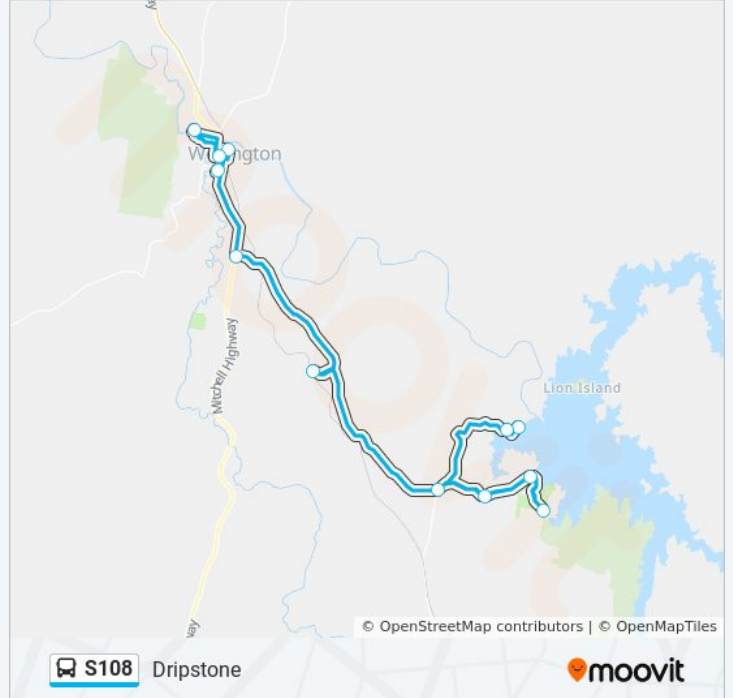

 S108

Dripstone

Get The App

The S108 bus line (Dripstone) has 2 routes. For regular weekdays, their operation hours are:

(1) Dripstone: 3:10 PM(2) Wellington Schools: 7:36 AM

Use the Moovit App to find the closest S108 bus station near you and find out when is the next S108 bus arriving.

Direction: Dripstone

12 stops

[VIEW LINE SCHEDULE](#)

Wellington Public School, Percy St

Wellington Christian School, Taylor St

Wellington High School, Whiteley St

St Marys Catholic School, Percy St

Burrendong Way at Mitchell Hwy

S108 bus Time Schedule

Dripstone Route Timetable:

Sunday	Not Operational
Monday	3:10 PM
Tuesday	3:10 PM
Wednesday	3:10 PM
Thursday	3:10 PM
Friday	Not Operational
Saturday	Not Operational

S108 bus Info

Direction: Dripstone

Stops: 12

Trip Duration: 78 min

Line Summary:

Direction: Wellington Schools

12 stops

[VIEW LINE SCHEDULE](#)

486 The Circle Rd

Burrendong Dam, The Circle Rd