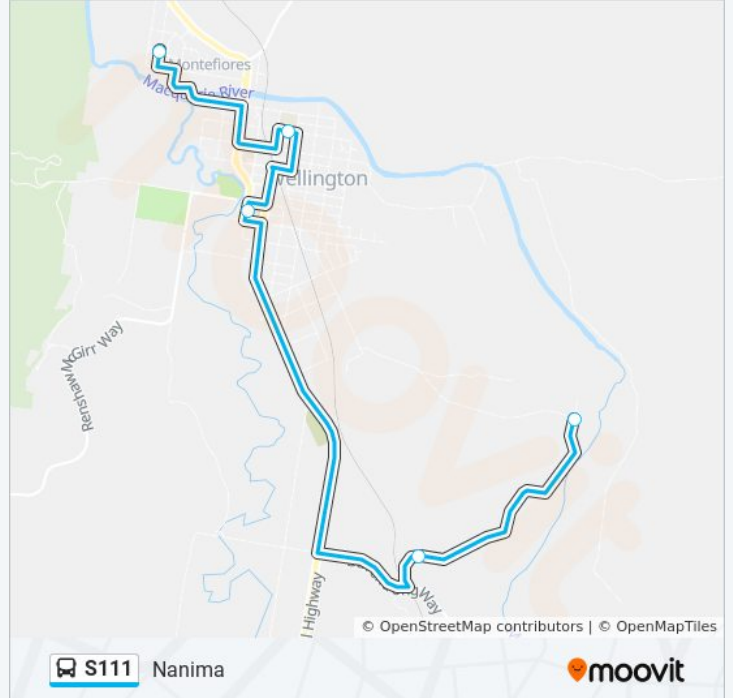

Direction: Nanima

5 stops

[VIEW LINE SCHEDULE](#)

Wellington Christian School, Gipps St

Wellington High School, Whiteley St

Wellington Public School, Percy St

Lowrie Dr opp 24

Lowrie Dr at Nanima Village Rd

Stops: 5

Trip Duration: 28 min

Line Summary:

Direction: Wellington Schools

5 stops

[VIEW LINE SCHEDULE](#)

Lowrie Dr opp Nanima Village Rd

24 Lowrie Dr