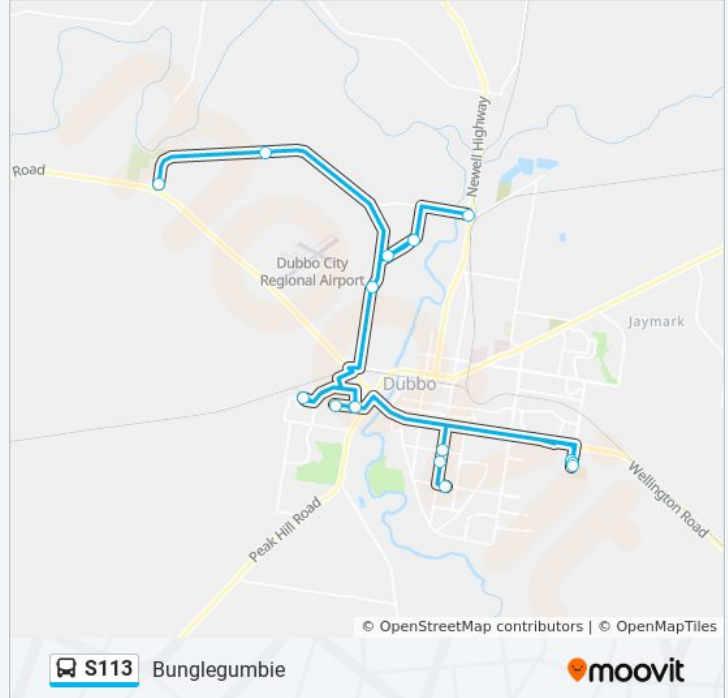

## Direction: Bunglegumbie

16 stops

[VIEW LINE SCHEDULE](#)

St Laurences Primary School, Fitzroy St  
Dubbo College South Campus, Boundary Rd  
Dubbo South Public School, Fitzroy St  
St Johns Primary School, Sheraton Rd  
St Johns College, Sheraton Rd  
Dubbo Christian School, Sheraton Rd  
Dubbo West Public School, East St  
Dubbo College Delroy Campus, East St  
St Pius X Primary School, East St  
Macquarie Anglican Grammar School  
Bunglegumbie Rd at Blizzardfeld Rd  
Nulla Rd opp 2R  
Troy Bridge Rd at Newell Hwy  
10R Nulla Road  
Bunglegumbie Rd at Cooreena Rd  
Bunglegumbie Rd before Narromine Rd

## S113 bus Time Schedule

Bunglegumbie Route Timetable:

Sunday	Not Operational
Monday	3:00 PM
Tuesday	3:00 PM
Wednesday	3:00 PM
Thursday	3:00 PM
Friday	Not Operational
Saturday	Not Operational

## S113 bus Info

**Direction:** Bunglegumbie

**Stops:** 16

**Trip Duration:** 75 min

**Line Summary:**

### Direction: Dubbo Schools

16 stops

[VIEW LINE SCHEDULE](#)

- Bunglegumbie Rd after Narromine Rd
- Bunglegumbie Rd at Cooreena Rd
- Nulla Rd before Troy Bridge Rd
- Troy Bridge Rd at Newell Hwy
- 2R Nulla Rd
- Bunglegumbie Rd opp Blizzardfeld Rd
- Macquarie Anglican Grammar School
- Dubbo West Public School, East St
- Dubbo College Delroy Campus, East St
- St Pius X Primary School, East St
- St Johns Primary School, Sheraton Rd
- St Johns College, Sheraton Rd
- Dubbo Christian School, Sheraton Rd
- Dubbo College South Campus, Boundary Rd
- Dubbo South Public School, Fitzroy St
- St Laurences Primary School, Tamworth St