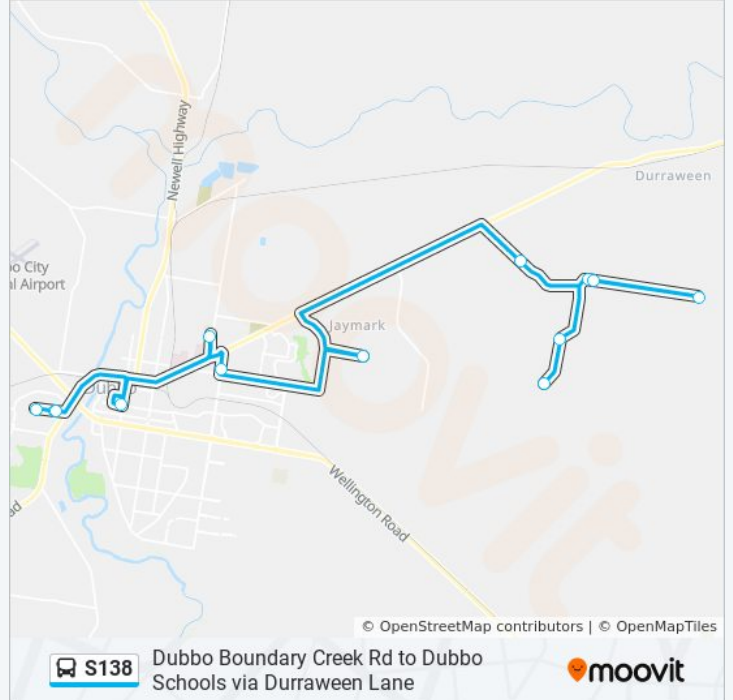

 S138Dubbo Boundary Creek Rd to Dubbo Schools via  
Durraween Lane[Get The App](#)

The S138 bus line (Dubbo Boundary Creek Rd to Dubbo Schools via Durraween Lane) has 2 routes. For regular weekdays, their operation hours are:

(1) Dubbo Boundary Creek: 3:13 PM(2) Dubbo Schools: 7:42 AM

Use the Moovit App to find the closest S138 bus station near you and find out when is the next S138 bus arriving.

**Direction: Dubbo Boundary Creek**

### Direction: Dubbo Schools

13 stops

[VIEW LINE SCHEDULE](#)

- Boundary Creek Rd opp 2R
- 13L Boundary Creek Rd
- Durraween Lane at Hickeys Rd
- Durraween Lane turnaround
- 38R Durraween Lane
- 14R Durraween Lane
- Hillside Dr opp Acacia Rd
- St Mary's Primary School, Wheelers Lane
- Dubbo College Senior Campus
- Dubbo Public School, Wingewarra St
- Dubbo West Public School, East St
- Dubbo College Delroy Campus, East St
- St Pius X Primary School, East St

### S138 bus Info

**Direction:** Dubbo Schools

**Stops:** 13

**Trip Duration:** 63 min

**Line Summary:**

S138 bus time schedules and route maps are available in an offline PDF at [moovitapp.com](https://moovitapp.com). Use the [Moovit App](#) to see live bus times, train schedule or subway schedule, and step-by-step directions for all public transit in Sydney.