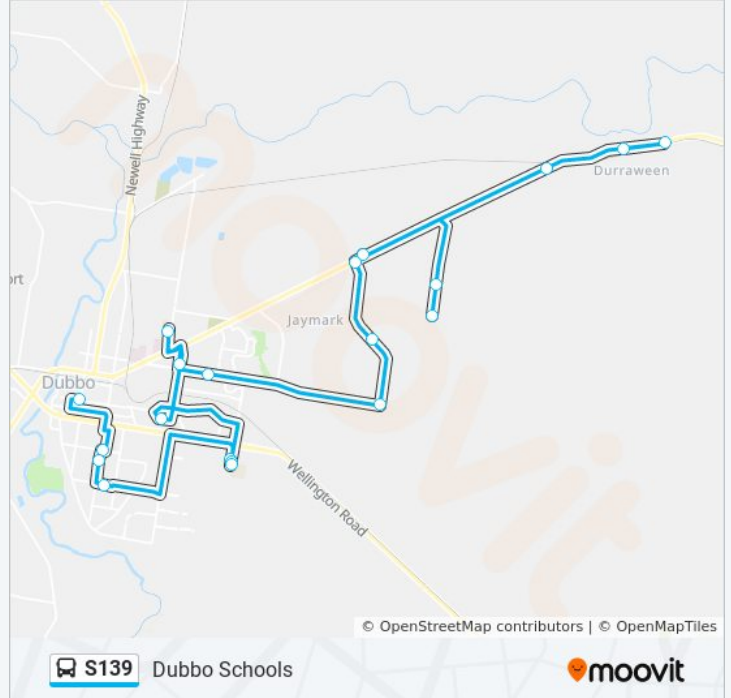

## Direction: Beni

20 stops

[VIEW LINE SCHEDULE](#)

Orana Heights Public School, Oak St  
Buninyong Public School, Myall St  
St Johns Primary School, Sheraton Rd  
St Johns College, Sheraton Rd  
Dubbo Christian School, Sheraton Rd  
Dubbo College South Campus, Boundary Rd  
Dubbo South Public School, Fitzroy St  
Dubbo Public School, Wingewarra St  
Dubbo North Public School, Fitzroy St  
Dubbo College Senior Campus  
Harefield Rd at Whitewood Rd  
6L Harefield Rd  
37L Harefield Rd  
Gavel Dr before Dunedoo Rd  
Durraween Lane at Dunedoo Rd  
Jaymark Rd at Pine Hill Rd  
Jaymark Rd turnaround  
Cassandra Rd at Jaymark Rd  
94L Dunedoo Rd  
Dunedoo Rd opp Beni Flats Property

### Direction: Dubbo Schools

20 stops

[VIEW LINE SCHEDULE](#)

- Beni Rd at Dunedoo Rd
- Beni Creek, Dunedoo Rd
- 81R Dunedoo Rd
- Jaymark Rd turnaround
- Jaymark Rd at Cassandra Rd
- Gavel Dr before Dunedoo Rd
- Harefield Dr at Dunedoo Rd
- 18R Harefield Rd
- Harefield Rd at Whitewood Rd
- Myall St opp Bunninyong Public School
- St Mary's Primary School, Wheelers Lane
- Dubbo College Senior Campus
- Orana Heights Public School, Oak St
- St Johns Primary School, Sheraton Rd
- St Johns College, Sheraton Rd
- Dubbo Christian School, Sheraton Rd
- Dubbo College South Campus, Boundary Rd
- Dubbo South Public School, Fitzroy St

### S139 bus Info

**Direction:** Dubbo Schools

**Stops:** 20

**Trip Duration:** 77 min

**Line Summary:**

St Laurences Primary School, Tamworth St

Dubbo Public School, Wingewarra St

S139 bus time schedules and route maps are available in an offline PDF at [moovitapp.com](https://moovitapp.com). Use the [Moovit App](#) to see live bus times, train schedule or subway schedule, and step-by-step directions for all public transit in Sydney.