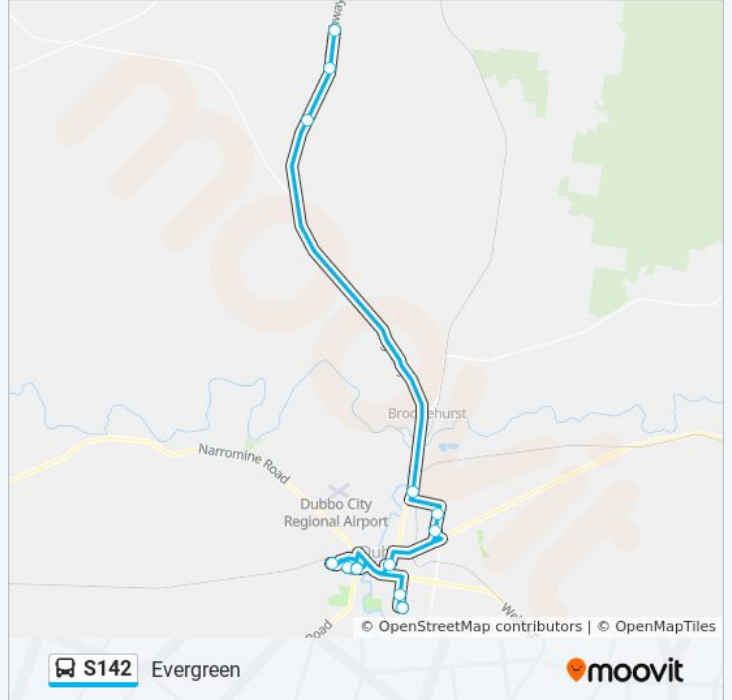

## Direction: Dubbo Schools

12 stops

[VIEW LINE SCHEDULE](#)

303R Newell Hwy  
Newell Hwy at Paintmine Rd  
Newell Hwy opp Marthona Rd  
Newell Hwy at Godwins Lane  
Newell Hwy opp 18L  
Yarrandale Rd opp Moffatt Dr  
Dubbo College Senior Campus  
Macquarie Anglican Grammar School  
Dubbo West Public School, East St  
Dubbo College Delroy Campus, East St  
St Pius X Primary School, East St  
Dubbo Public School, Wingewarra St

- Dubbo College South Campus, Boundary Rd
- Dubbo South Public School, Fitzroy St
- Macquarie Anglican Grammar School
- Dubbo West Public School, East St
- Dubbo College Delroy Campus, East St
- St Pius X Primary School, East St
- Dubbo Public School, Wingewarra St
- Dubbo College Senior Campus
- Yarrandale Rd at Moffatt Dr
- 18L Newell Highway
- Newell Hwy opp Godwins Lane
- Newell Hwy at Marthona Rd
- Newell Hwy opp Paintmine Rd

**S142 bus Time Schedule**

Evergreen Route Timetable:

Sunday	Not Operational
Monday	3:15 PM
Tuesday	3:15 PM
Wednesday	3:15 PM
Thursday	3:15 PM
Friday	Not Operational
Saturday	Not Operational

**S142 bus Info**

**Direction:** Evergreen

**Stops:** 13

**Trip Duration:** 65 min

**Line Summary:**

S142 bus time schedules and route maps are available in an offline PDF at [moovitapp.com](https://moovitapp.com). Use the [Moovit App](#) to see live bus times, train schedule or subway schedule, and step-by-step directions for all public transit in Sydney.