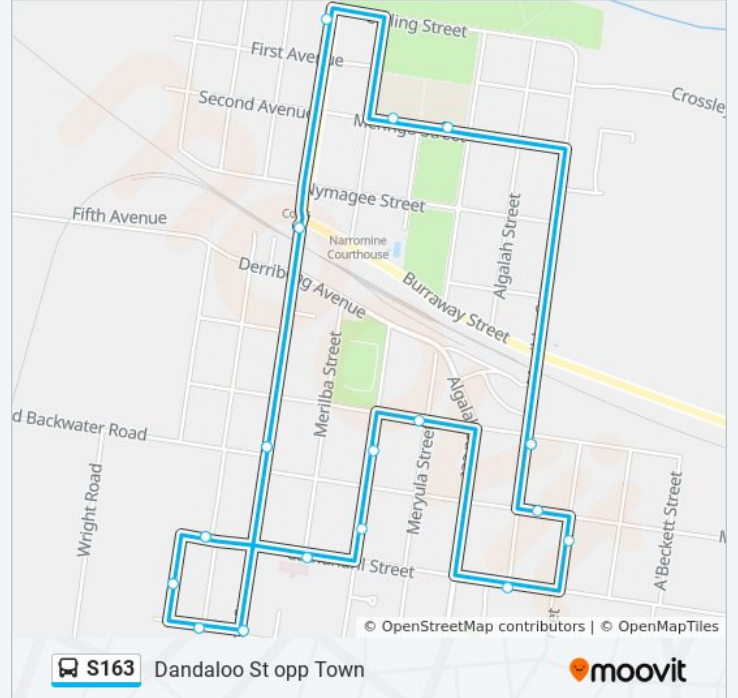

 S163

Dandaloo St opp Town

[Get The App](#)

The S163 bus line (Dandaloo St opp Town) has 2 routes. For regular weekdays, their operation hours are:

(1) Dandaloo St opp Town: 3:00 PM (2) Narromine Public Scho: 8:10 AM

Use the Moovit App to find the closest S163 bus station near you and find out when is the next S163 bus arriving.

Direction: Dandaloo St opp Town

24 stops

[VIEW LINE SCHEDULE](#)

- Narromine Public School, Meringo St
- Manildra St at Terangion St
- Murgah St after Minore St
- Terangion St at Meryula St
- Temoin St after Terangion St
- Temoin St before Cathundril St
- Narromine Health Service, Cathundril St
- Dandaloo St at Commodore Cres
- Tancred St opp Third Avenue S
- Duffy St after Tancred St
- Cathundril St at Third Avenue S
- Dandaloo St at Backwater Rd
- Dandaloo St opp Town Clock
- St Augustines School, Dandaloo St
- Narromine High School, Meringo St
- Manildra St at Terangion St
- Minore St at Manildra St
- Cathundril St before Scott Ct
- Dandaloo St at Commodore Cres
- Tancred St opp Third Avenue S
- Duffy St after Tancred St
- Cathundril St at Third Avenue S

Direction: Dandaloo St opp Town

Stops: 24

Trip Duration: 44 min

Line Summary:

Dandaloo St at Backwater Rd

Dandaloo St opp Town Clock

Direction: Narromine Public Scho

26 stops

[VIEW LINE SCHEDULE](#)

Dandaloo St opp Backwater Rd

Dandaloo St at Commodore Cres

Tancred St opp Third Avenue S

Duffy St after Tancred St

Cathundril St at Third Avenue S

Cathundril St at Merilba St

Cathundril St at Meryula St