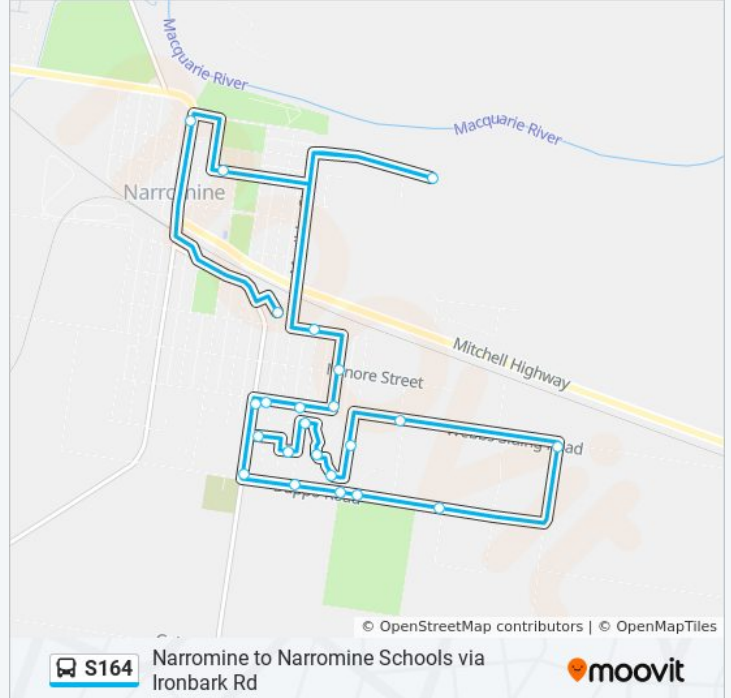

Use the Moovit App to find the closest S164 bus station near you and find out when is the next S164 bus arriving.

Direction: Narromine

23 stops

[VIEW LINE SCHEDULE](#)

- Narromine Christian School, Baystone Way
- St Augustines School, Dandaloo St
- Narromine High School, Meringo St
- Crossley Dr turnaround
- Terangion St opp Murgah St
- Booth St at Minore St
- Booth St at Cathundril St
- Cathundril St at Murgah St
- Cathundril St at Scott Ct
- Algalah St at Cathundril St
- Algalah Rd at Dappo Rd
- Dappo Rd at Murgah St
- Dappo St at Abeckett St
- Dappo St at Davis Dr
- Dappo Rd opp Jones Cct
- Ironbark Rd at Webbs Siding Rd
- Webbs Siding Rd at Morgan St
- 138 Abeckett St
- Birch St at Elm Cl
- Kurrajong Pde at Oak Cres
- Garden Ave at Murgah St

S164 bus Info

Direction: Narromine

Stops: 23

Trip Duration: 19 min

Line Summary:

Short St after Murgah St

Moss Ave at Payten Cl

Direction: Narromine Schools

17 stops

[VIEW LINE SCHEDULE](#)

Algalah St at Cathundril St

Algalah Rd at Dappo Rd

Dappo Rd at Murgah St

Dappo St at Abeckett St

Dappo St at Davis Dr

Dappo Rd opp Jones Cct