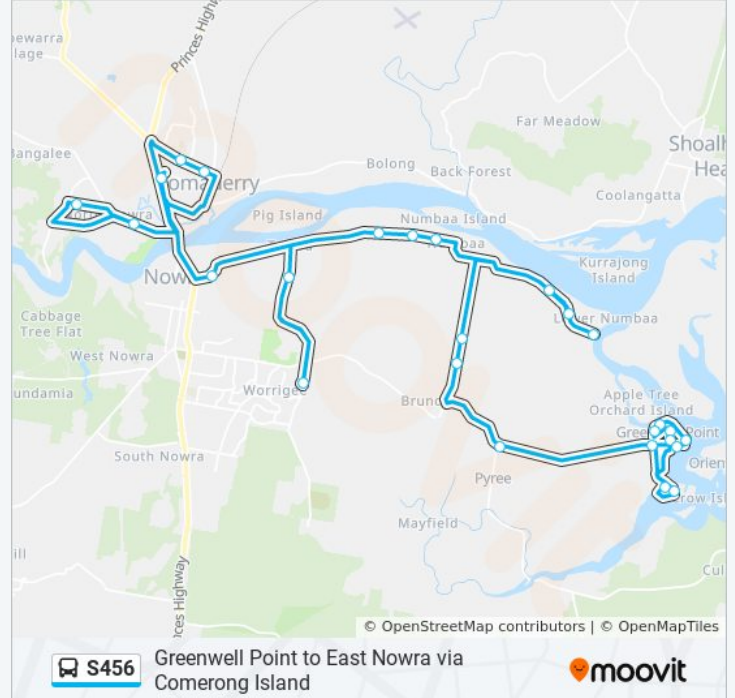

Nowra Anglican College

Bomaderry High School, Cambewarra Rd

Bomaderry Public School, Cambewarra Rd

North Nowra Public School, Page Ave

Illaroo Road Public School, Illaroo Rd

S456 bus time schedules and route maps are available in an offline PDF at moovitapp.com. Use the [Moovit App](#) to see live bus times, train schedule or subway schedule, and step-by-step directions for all public transit in Sydney.

[About Moovit](#) • [MaaS Solutions](#) • [Supported Countries](#) • [Mooviter Community](#)

© 2024 Moovit - All Rights Reserved

Check Live Arrival Times