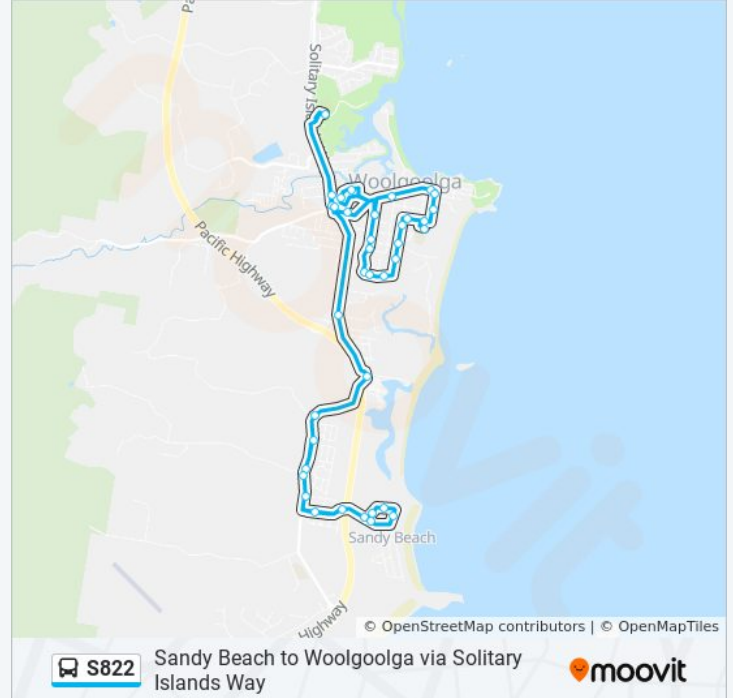

The S822 bus line Sandy Beach to Woolgoolga via Solitary Islands Way has one route. For regular weekdays, their operation hours are:

(1) Woolgoolga PS: 8:06 AM

Use the Moovit App to find the closest S822 bus station near you and find out when is the next S822 bus arriving.

Direction: Woolgoolga PS

38 stops

[VIEW LINE SCHEDULE](#)

- Solitary Islands Way at Waterways Dr
- Solitary Islands Way before Seacrest Bvd
- 5 Solitary Islands Way
- Diamond Head Dr opp Turpentine Ave
- Diamond Head Dr at Blackbutt Ave
- Diamond Head Dr before Maple Rd
- Diamond Head Dr after Maple Rd
- Ti-Tree Rd at Chestnut Ave
- Maple Rd at Spruce Pl
- Maple Rd at Chestnut Ave
- Solitary Islands Way at Holloways Rd
- Solitary Islands Way at Morgans Rd
- Solitary Islands Way before Hearnese Lake Rd
- Solitary Islands Way after Unwins Rd
- Solitary Islands Way after Pullen St
- Woolgoolga High School, Centenary Dr
- Solitary Islands Way opp Knox St
- Solitary Islands Way before Clarence St
- Clarence St after Solitary Islands Way
- Turon Pde before Kim Cl
- Turon Pde after Bultitude St

Direction: Woolgoolga PS

Stops: 38

Trip Duration: 40 min

Line Summary:

Woolgoolga Primary School, Scarborough St

Scarborough St before High St

Scarborough St at South St

Scarborough St at Nightingale St

Nelson St after Queen St

Carrington St at Trafalgar St

Carrington St opp Cassia Lane

Woolgoolga Swimming Pool, Ocean St

Beach St after Fawcett St

Woolgoolga Primary School, Scarborough St

S822 bus time schedules and route maps are available in an offline PDF at moovitapp.com. Use the [Moovit App](#) to see live bus times, train schedule or subway schedule, and step-by-step directions for all public transit in Sydney.