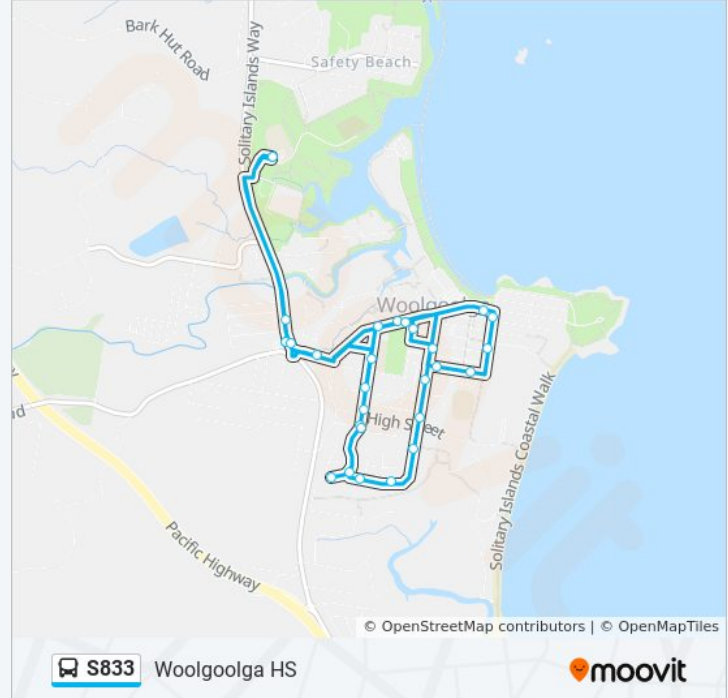

- Park Ave opp Little St
- Coffs Harbour Justice Precinct, Pacific Hwy
- Pacific Hwy after Marcia St
- Pacific Hwy at Bailey Ave
- Pacific Hwy before Argyll St
- Banana Coast Caravan Park, Pacific Hwy
- Pacific Hwy opp Kororo Public School
- Solitary Islands Way opp Oceanfront Dr
- Solitary Islands Way opp 44
- Solitary Islands Way opp Headland Rd
- Solitary Islands Way before Split Solitary Rd
- Solitary Islands Way after Gaudrons Rd
- Solitary Islands Way after Sugarmill Rd
- Solitary Islands Way after Wakelands Rd
- Solitary Islands Way at Maccues Rd
- Solitary Islands Way opp Moonee Beach Rd
- Moonee Beach Rd before Moonee Creek Dr
- The Corso after Moonee Beach Rd
- Rushton Ave opp Wansborough Ave
- Dawn Dr after Wansborough Ave
- Woodhouse Rd before Moonee Beach Rd
- Moonee Beach Rd at Sullivans Rd

260 Heritage Dr

Heritage Dr before Lyndhurst Cl

Heritage Dr after Lyndhurst Cl

126 Heritage Dr

Heritage Dr at Kumbaingeri Cl

Heritage Dr before Killara Dr

Solitary Islands Way opp Fiddaman Rd

Solitary Islands Way after Emerald Heights Dr

Nightingale St at Houlahan Cl

Nightingale St opp Waterloo St

Nelson St after Nightingale St

St Francis Xavier School, Waterloo St

Nelson St after Queen St

Carrington St at Trafalgar St

Carrington St opp Cassia Lane

Beach St after Fawcett St

Woolgoolga Primary School, Scarborough St

Solitary Islands Way after Pullen St

Woolgoolga High School, Centenary Dr

S833 bus time schedules and route maps are available in an offline PDF at moovitapp.com. Use the [Moovit App](#) to see live bus times, train schedule or subway schedule, and step-by-step directions for all public transit in Sydney.