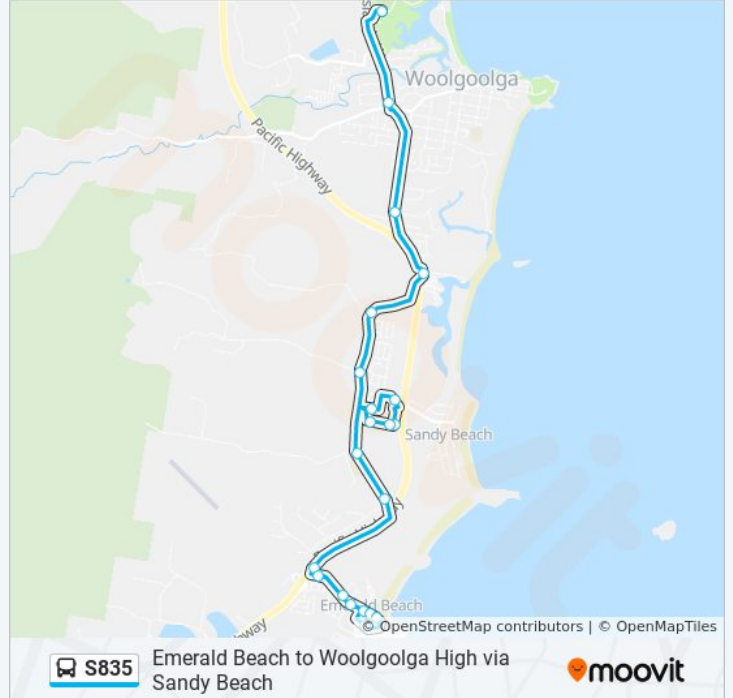

 S835

Emerald Beach to Woolgoolga High via Sandy Beach

Get The App

The S835 bus line Emerald Beach to Woolgoolga High via Sandy Beach has one route. For regular weekdays, their operation hours are:

(1) Woolgoolga HS: 8:13 AM

Use the Moovit App to find the closest S835 bus station near you and find out when is the next S835 bus arriving.

Direction: Woolgoolga HS

21 stops

[VIEW LINE SCHEDULE](#)

- Fiddaman Rd after Solitary Islands Way
- Fiddaman Rd before Island View St
- Fiddaman Rd at Fishermans Dr
- Fiddaman Rd opp Flagstaff Ave
- Fiddaman Rd opp Surf St
- Ocean View Cr at Semaphore St
- Fiddaman Rd at Bluff Rd
- Solitary Islands Way opp Fiddaman Rd
- Solitary Islands Way after Emerald Heights Dr
- Solitary Islands Way before Johnsons Rd
- Diamond Head Dr opp Turpentine Ave
- Blackbutt Ave at Oak Cl
- Mahogany Ave opp Turpentine Ave
- Turpentine Ave after Mahogany Ave
- Sandy Beach Rural Fire Brigade, Turpentine Ave
- Solitary Islands Way at Holloways Rd
- Solitary Islands Way at Morgans Rd
- Solitary Islands Way before Hearnese Lake Rd
- Solitary Islands Way after Unwins Rd
- Solitary Islands Way after Pullen St
- Woolgoolga High School, Centenary Dr

S835 bus Time Schedule

Woolgoolga HS Route Timetable:

Sunday	Not Operational
Monday	8:13 AM
Tuesday	8:13 AM
Wednesday	8:13 AM
Thursday	8:13 AM
Friday	Not Operational
Saturday	Not Operational

S835 bus Info

Direction: Woolgoolga HS

Stops: 21

Trip Duration: 25 min

Line Summary:

S835 bus time schedules and route maps are available in an offline PDF at moovitapp.com. Use the [Moovit App](#) to see live bus times, train schedule or subway schedule, and step-by-step directions for all public transit in Sydney.