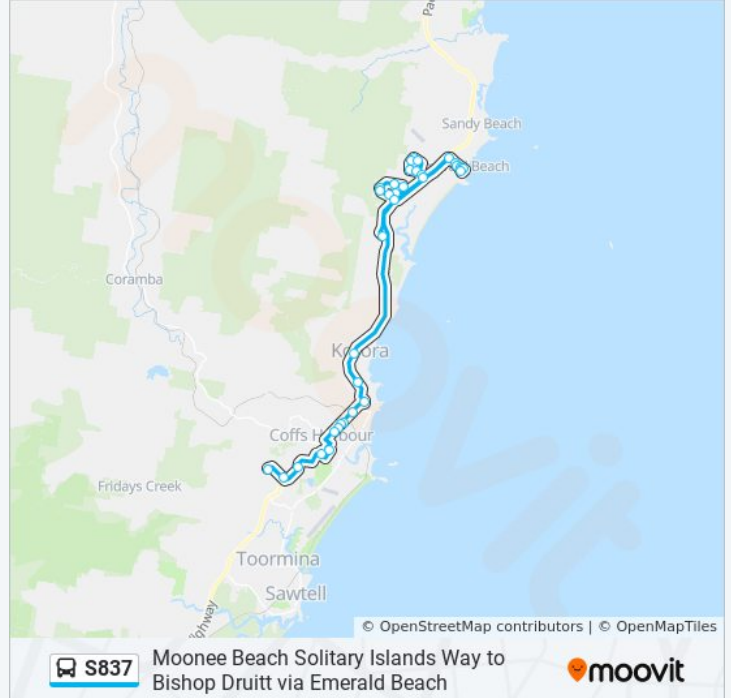

Fiddaman Rd at Bluff Rd

Kororo Public School, Pacific Hwy

Pacific Hwy before Charlesworth Bay Rd

Pacific Hwy at Macauleys Headland Dr

Park Beach HomeBase, Pacific Hwy

Pacific Hwy opp Argyll St

Pacific Hwy opp Bailey Ave

Coffs Harbour Showground, Grafton St

Cavanbah Centre, Harbour Dr

St Augustine's Primary School, Gordon St

Pacific Hwy opp Halls Rd

North Boambee Rd at Mansbridge Dr

Bishop Druitt College, North Boambee Rd

S837 bus time schedules and route maps are available in an offline PDF at moovitapp.com. Use the [Moovit App](#) to see live bus times, train schedule or subway schedule, and step-by-step directions for all public transit in Sydney.

[About Moovit](#) • [MaaS Solutions](#) • [Supported Countries](#) • [Mooviter Community](#)

© 2024 Moovit - All Rights Reserved

Check Live Arrival Times