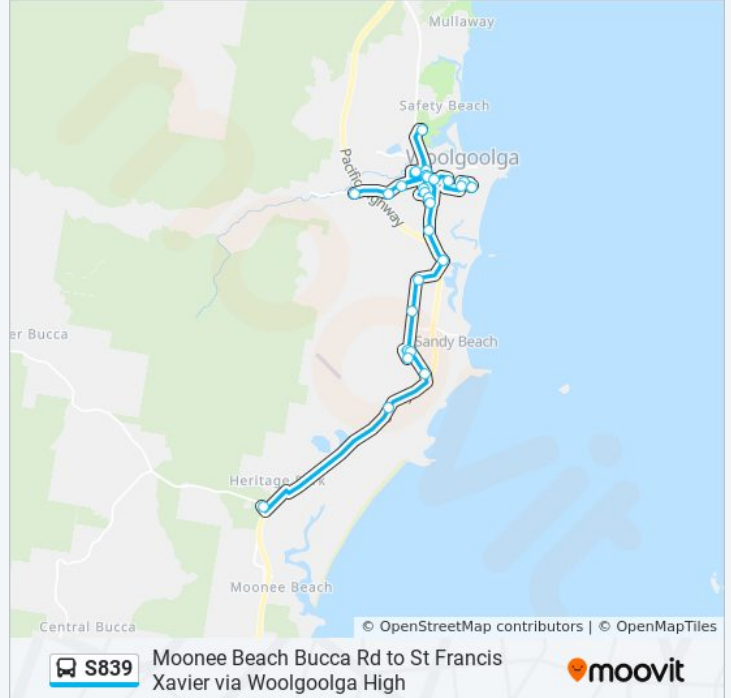

S839 bus time schedules and route maps are available in an offline PDF at moovitapp.com. Use the [Moovit App](#) to see live bus times, train schedule or subway schedule, and step-by-step directions for all public transit in Sydney.

[About Moovit](#) • [MaaS Solutions](#) • [Supported Countries](#) • [Mooviter Community](#)

© 2024 Moovit - All Rights Reserved

Check Live Arrival Times