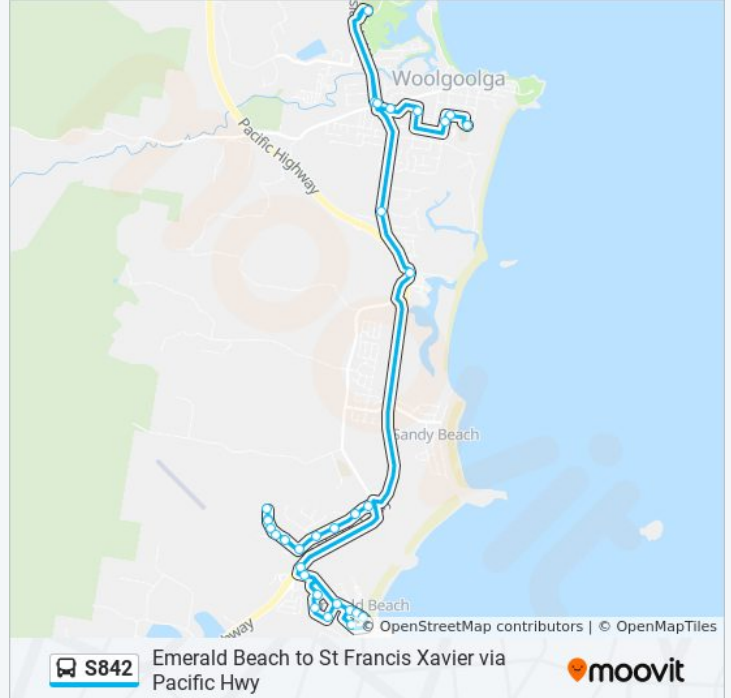

Solitary Islands Way before Hearnnes Lake Rd

Solitary Islands Way after Unwins Rd

Solitary Islands Way after Pullen St

Woolgoolga High School, Centenary Dr

Solitary Islands Way before Clarence St

Clarence St after Solitary Islands Way

Woolgoolga Primary School, Scarborough St

Nightingale St opp Waterloo St

Nelson St after Nightingale St

St Francis Xavier School, Waterloo St

S842 bus time schedules and route maps are available in an offline PDF at moovitapp.com. Use the [Moovit App](#) to see live bus times, train schedule or subway schedule, and step-by-step directions for all public transit in Sydney.

[About Moovit](#) • [MaaS Solutions](#) • [Supported Countries](#) • [Mooviter Community](#)

© 2024 Moovit - All Rights Reserved

Check Live Arrival Times