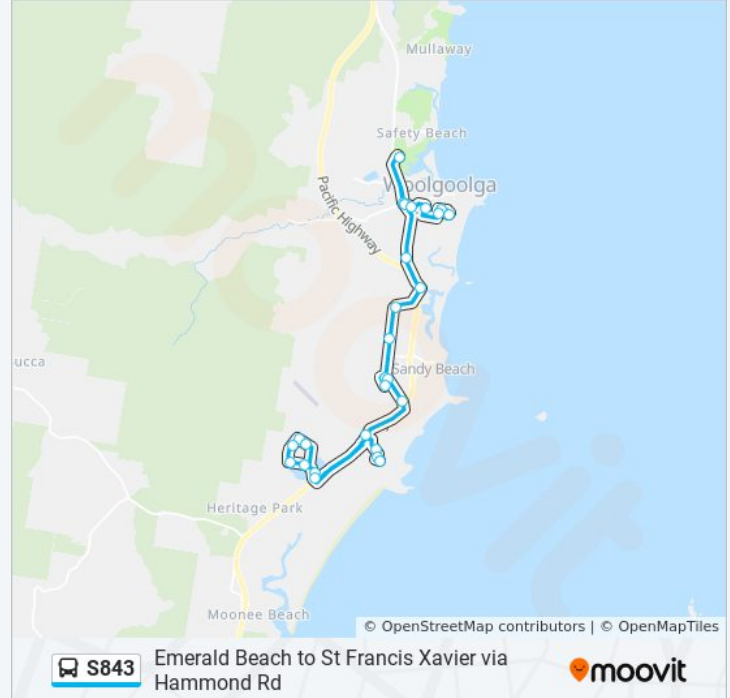

Solitary Islands Way before Hearn's Lake Rd

Solitary Islands Way after Unwins Rd

Solitary Islands Way after Pullen St

Woolgoolga High School, Centenary Dr

Solitary Islands Way before Clarence St

Clarence St after Solitary Islands Way

Woolgoolga Primary School, Scarborough St

Nightingale St opp Waterloo St

Nelson St after Nightingale St

St Francis Xavier School, Waterloo St

S843 bus time schedules and route maps are available in an offline PDF at moovitapp.com. Use the [Moovit App](#) to see live bus times, train schedule or subway schedule, and step-by-step directions for all public transit in Sydney.

[About Moovit](#) · [MaaS Solutions](#) · [Supported Countries](#) · [Mooviter Community](#)

© 2024 Moovit - All Rights Reserved

Check Live Arrival Times