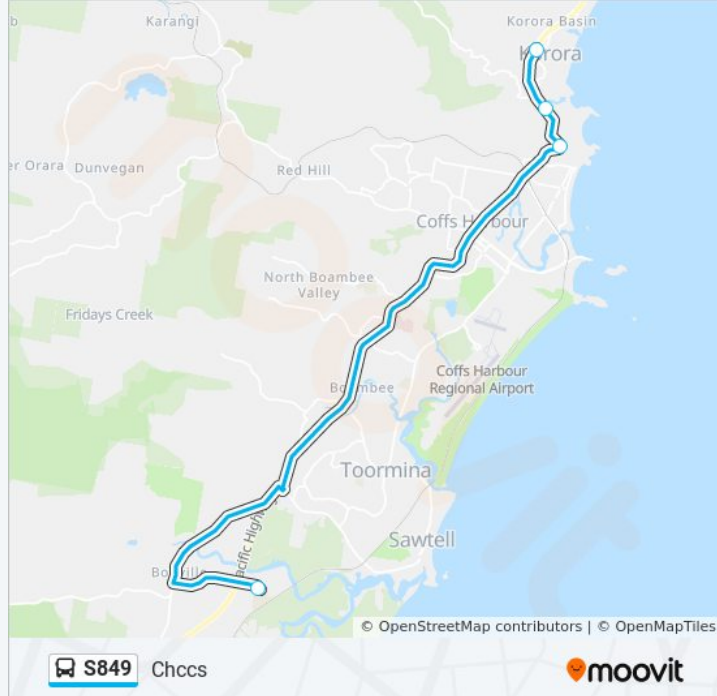

Fiddaman Rd at Bluff Rd

Pacific Hwy after Opal Bvd

Kororo Public School, Pacific Hwy

Pacific Hwy before Charlesworth Bay Rd

Pacific Hwy at Macauleys Headland Dr

Park Beach HomeBase, Pacific Hwy

Pacific Hwy opp Argyll St

Pacific Hwy opp Bailey Ave

Coffs Harbour Showground, Grafton St

Pacific Hwy opp Halls Rd

Pacific Hwy before Stadium Dr

539 Pacific Hwy

Pine Creek Way at Williams Rd

351 Pine Creek Way

Pine Creek Way before Bonville Station Rd

Coffs Harbour Christian Community School

S849 bus time schedules and route maps are available in an offline PDF at moovitapp.com. Use the [Moovit App](#) to see live bus times, train schedule or subway schedule, and step-by-step directions for all public transit in Sydney.

[About Moovit](#) • [MaaS Solutions](#) • [Supported Countries](#) • [Mooviter Community](#)

© 2024 Moovit - All Rights Reserved

Check Live Arrival Times